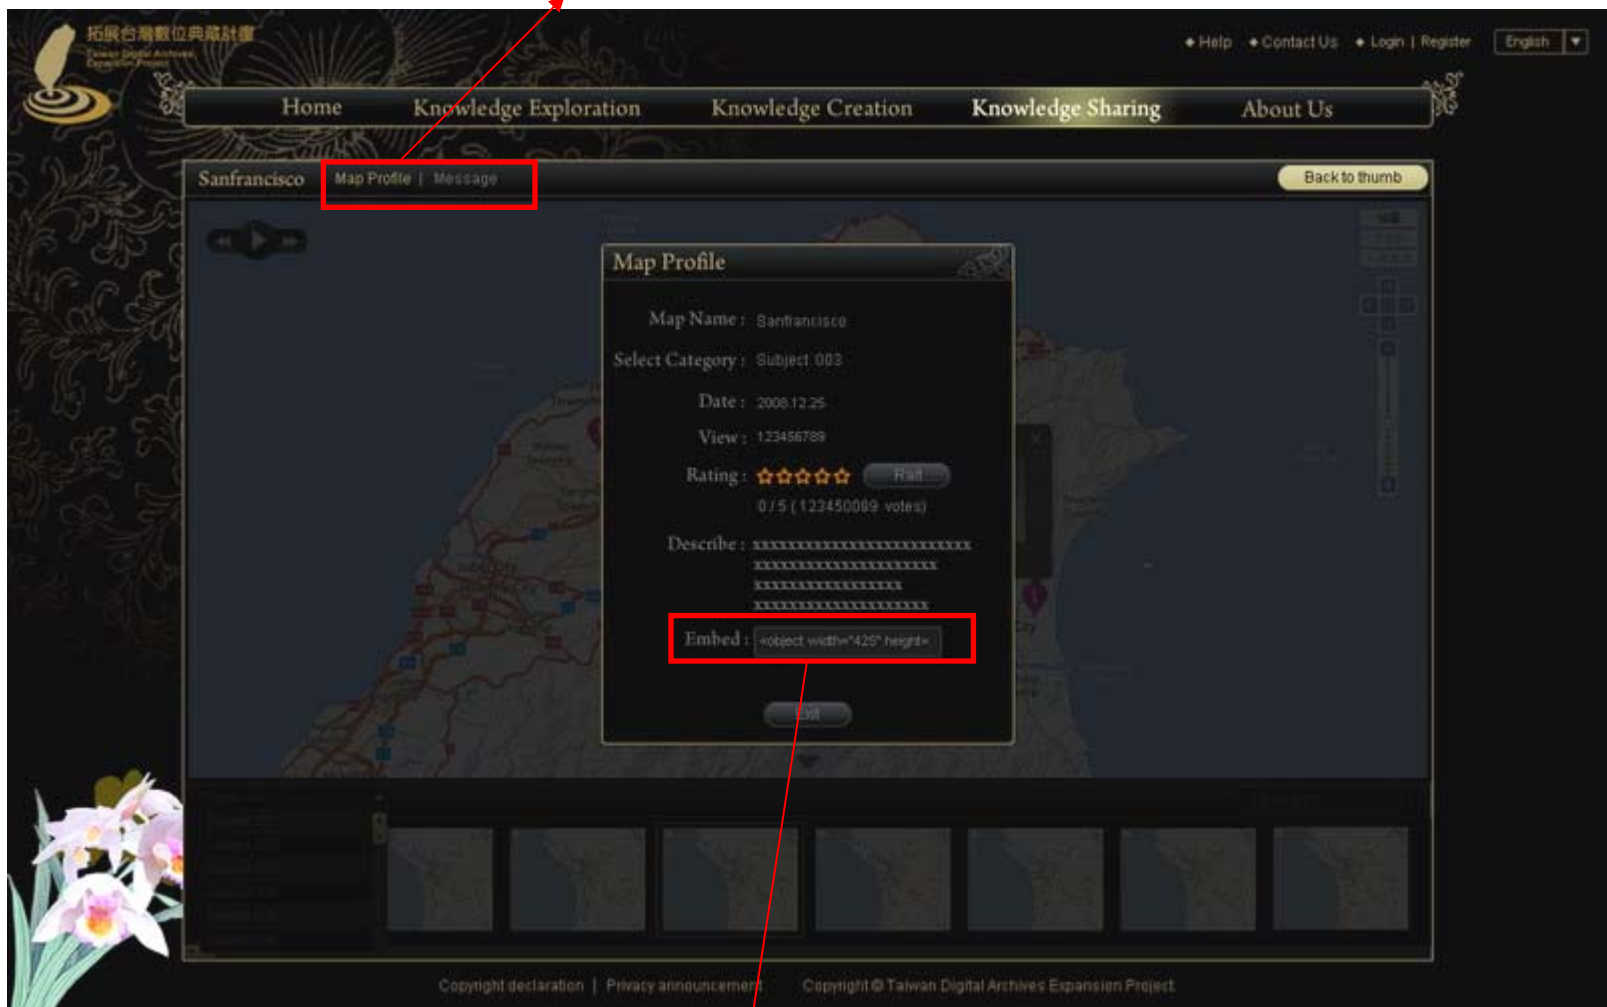

☺ 瀏覽地圖基本資料

透過按鈕切換瀏覽地圖描述或是進行留言

可以把該地圖的連結碼複製下來，然後把地圖嵌入計畫網站、部落格或其他網站