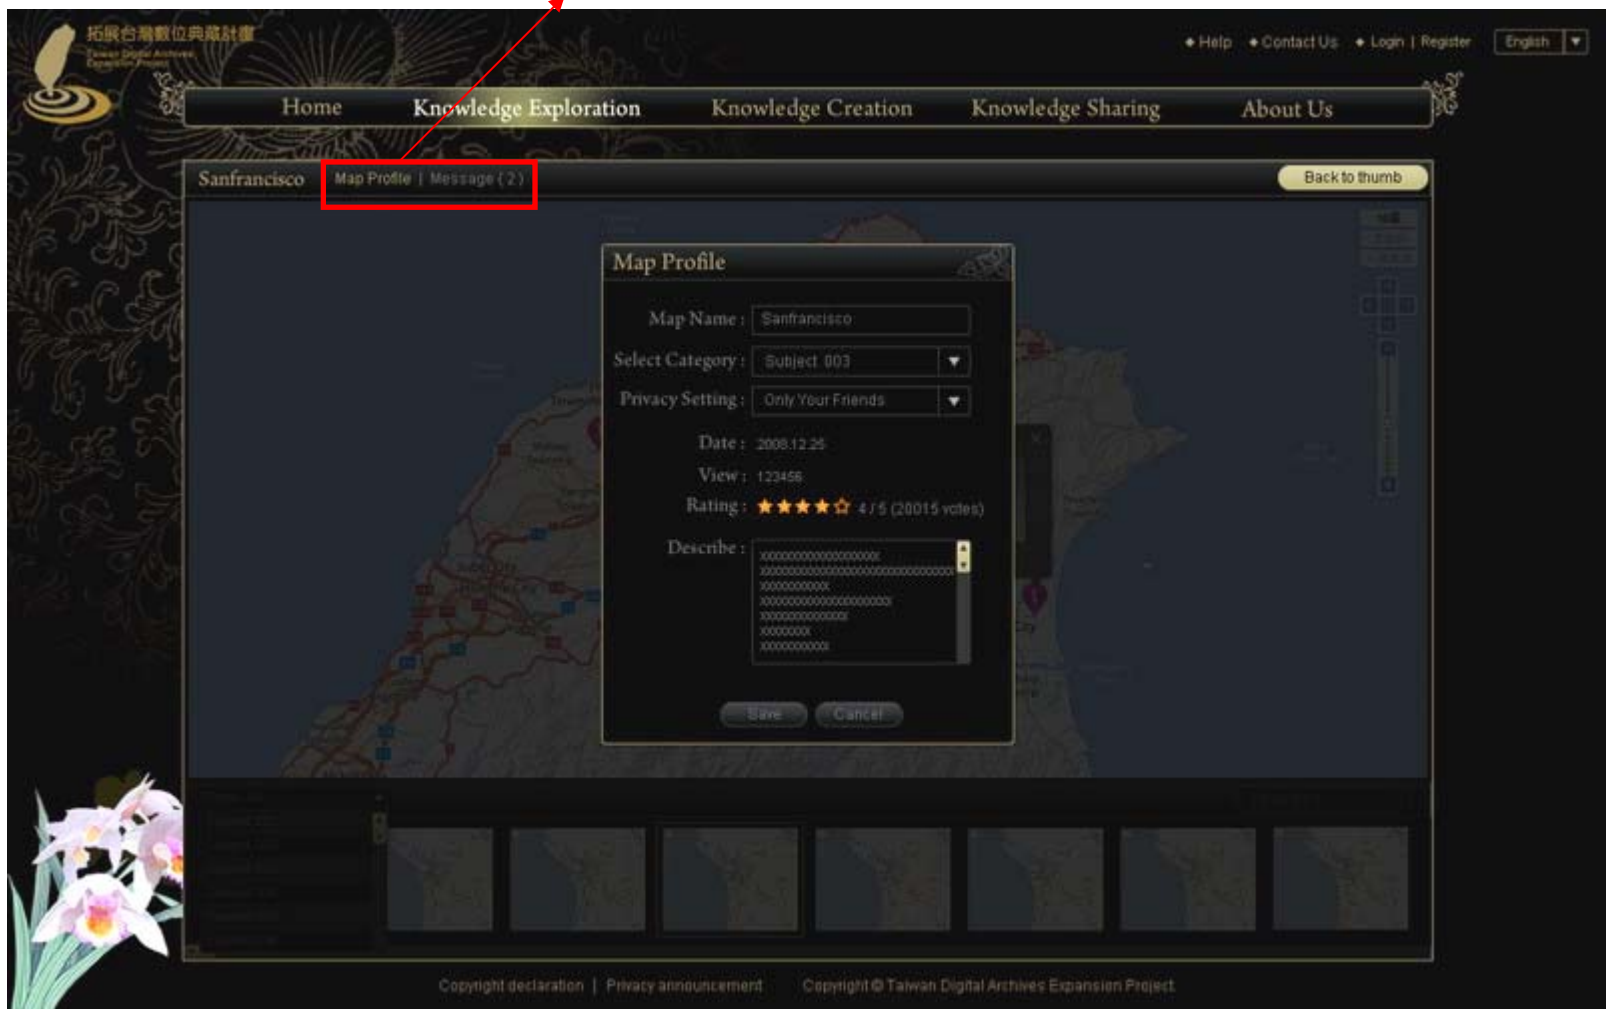

☺ 修改地圖描述

透過按鈕切換管理地圖描述或是留言