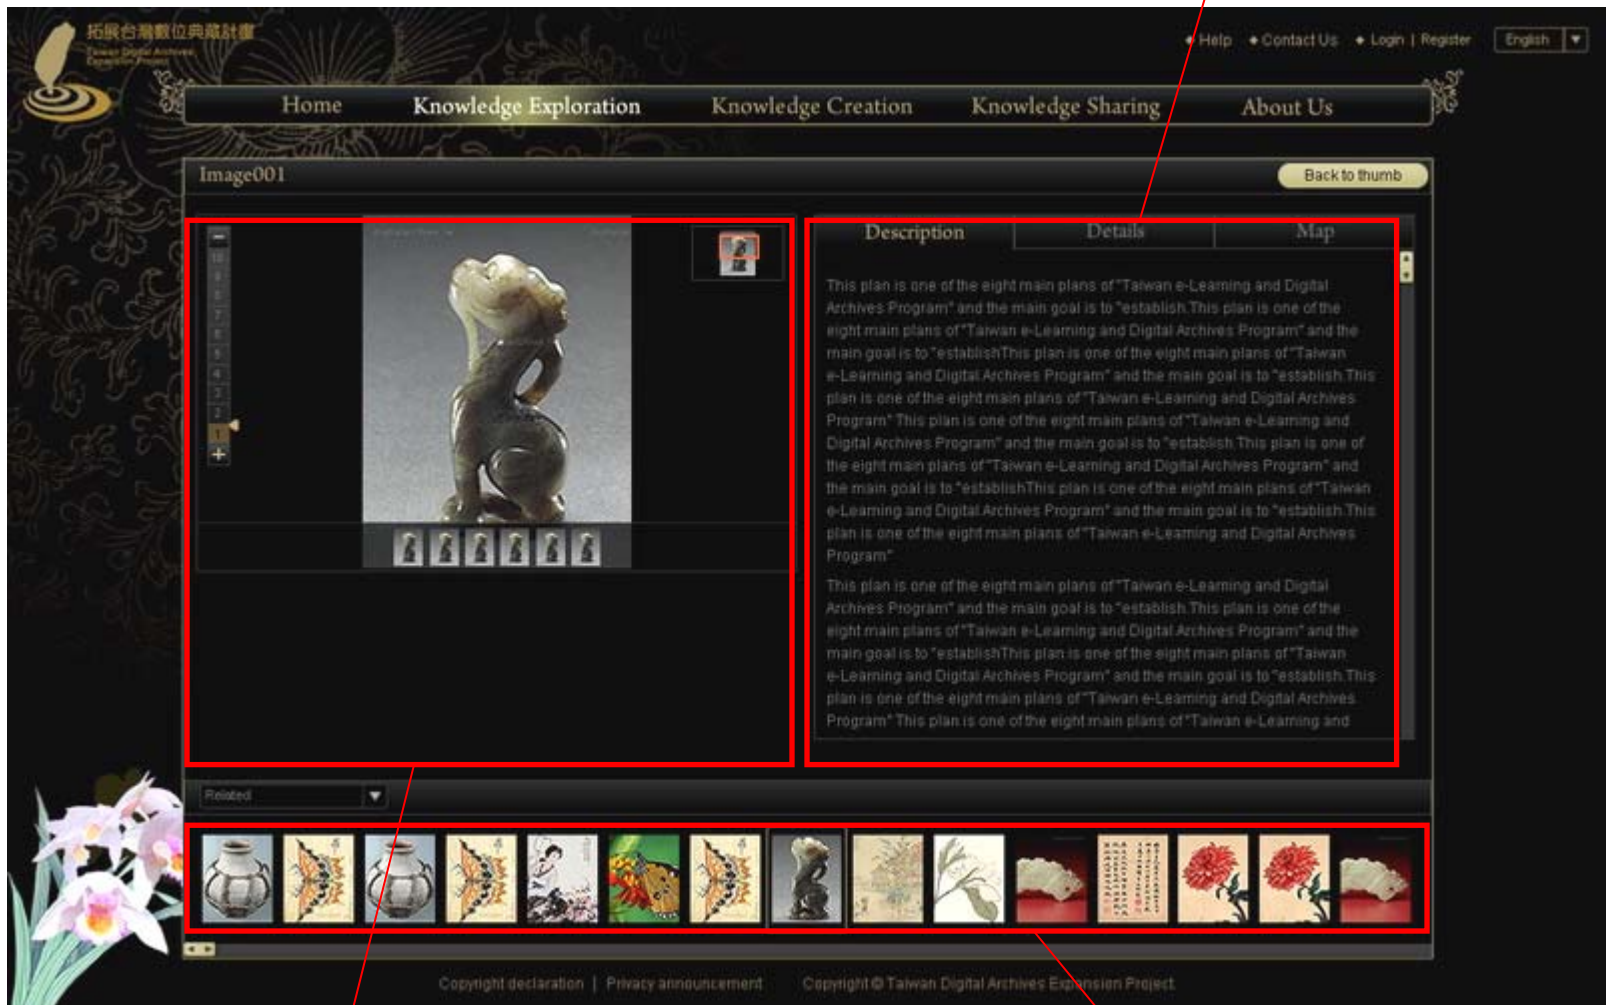

☺ 藏品搜尋

藏品搜尋功能顯示/隱藏的切換按鈕

提供使用者勾選的關鍵詞（可複選），勾選後系統自動篩選出相關的藏品

時間軸搜尋，使用者拖拉（或輸入）一段時間範圍，系統自動篩選範圍內的藏品

☺ 藏品詳細資料

三種切換標籤之一：顯示該藏品的詳細描述

瀏覽藏品影像，可放大縮小

顯示該藏品的其他相關藏品（橫跨不同專題）

Related
Recently viewed

Copyright declaration | Privacy announcement | Copyright © Taiwan Digital Archives Expansion Project

可以把相關藏品切換為使用者瀏覽歷史，紀錄使用者瀏覽過的影像

☺ 藏品詳細資料

三種切換標籤之三：顯示該藏品的地點資訊

The screenshot displays a digital archive interface for a ceramic artifact. The top navigation bar includes 'Home', 'Knowledge Exploration', 'Knowledge Creation', 'Knowledge Sharing', and 'About Us'. The main content area is titled 'Image001' and features a large image of a ceramic figurine. To the right of the image is a tabbed interface with three tabs: 'Description', 'Details', and 'Map'. The 'Map' tab is currently selected and highlighted with a red border, showing a map of the United States with a red pin indicating the artifact's location in the Southeast. Below the main image and map is a 'Related' section with a 'Recently viewed' sub-section, displaying a row of small thumbnail images of various artifacts. The footer contains copyright information for the 'Copyright © Taiwan Digital Archives Expansion Project'.