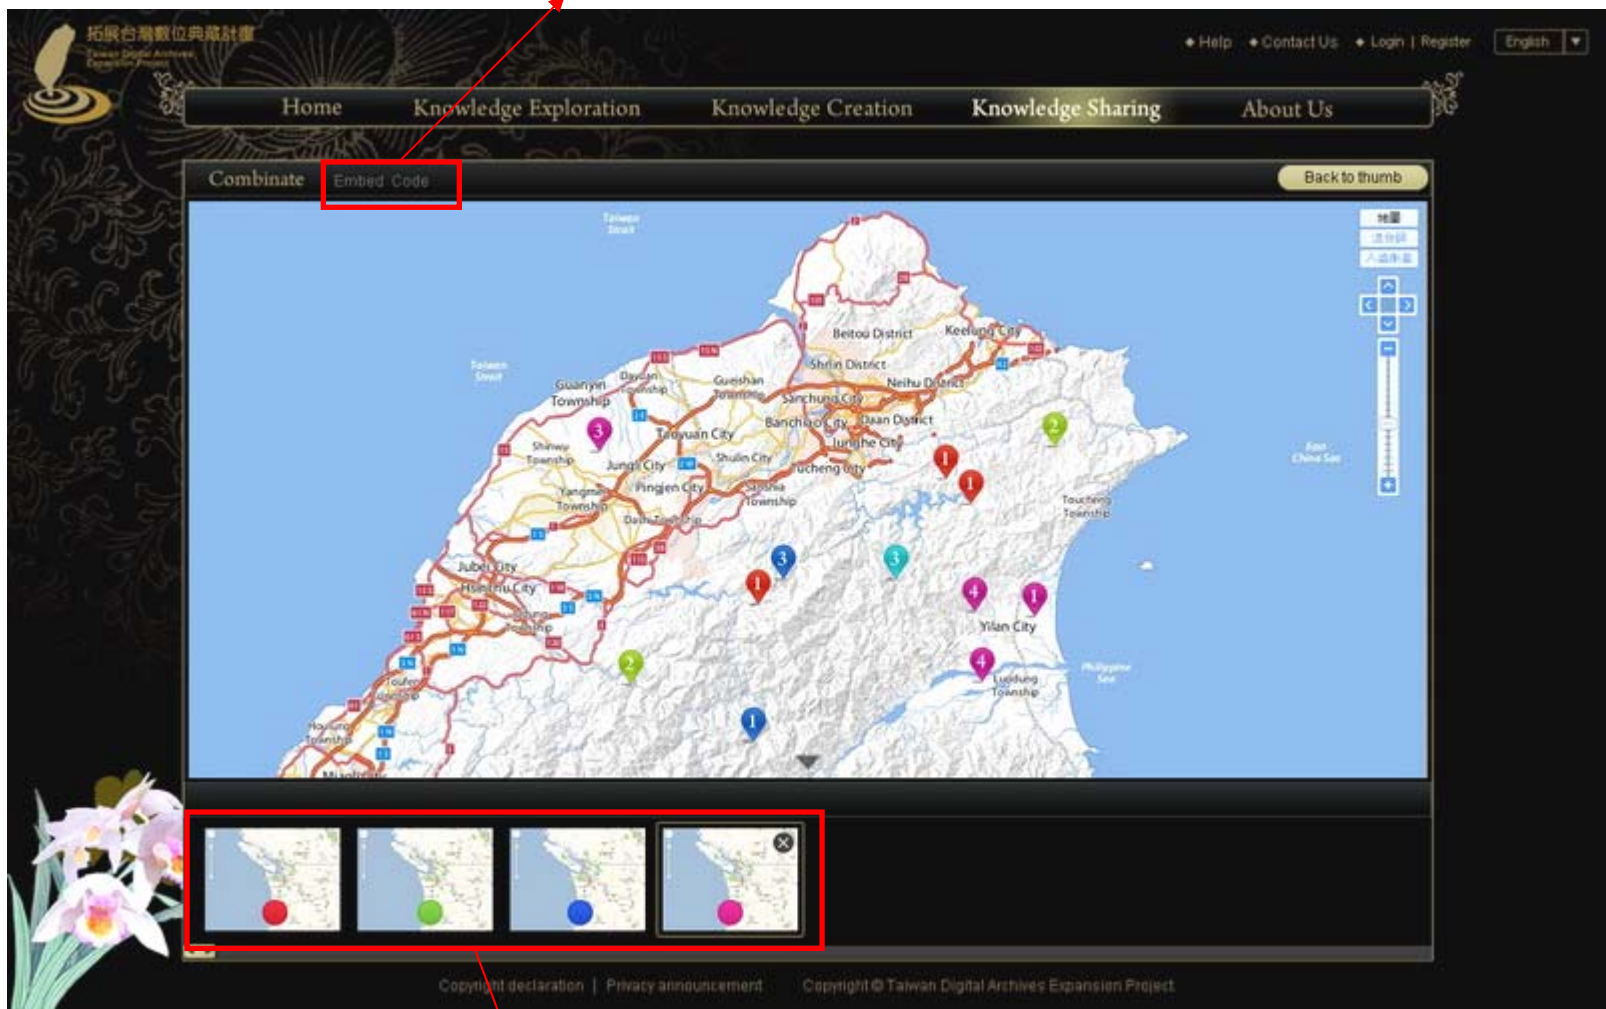

Copyright declaration | Privacy announcement | Copyright © Taiwan Digital Archives Expansion Project

☺ 時間軸的顯示/隱藏

播放鍵，點選後地圖物件會依時間軸順序，自動依序展示

The screenshot displays a digital archive interface for Taiwan. At the top, there is a navigation bar with links for Home, Knowledge Exploration, Knowledge Creation, Knowledge Sharing, and About Us. Below this is a map of Taiwan with various locations marked. A timeline at the bottom shows a sequence of events from 7000 to 2000. A play button is highlighted in a red box, and a play button on the timeline is also highlighted in a red circle. A pop-up window shows details for a specific location and time.

San Francisco Map Profile | Message Back to thumb

Time / Location Describe Note

Time start : 08/12/25

Time end : 08/12/25

Location : No 88, Sec. 4, Roosevelt Rd., Da-an District, Taipei City 106, Taiwan

Copyright declaration | Privacy announcement Copyright © Taiwan Digital Archives Expansion Project

點選按鈕可以顯示或隱藏時間軸（預設為顯示）

☺ 瀏覽地圖基本資料

透過按鈕切換瀏覽地圖描述或是進行留言

可以把該地圖的連結碼複製下來，然後把地圖嵌入計畫網站、部落格或其他網站

😊 使用者留言

直接輸入留言後送出

☺ 合併地圖瀏覽

可以把地圖合併結果的連結碼複製下來，然後把地圖嵌入計畫網站、部落格或其他網站