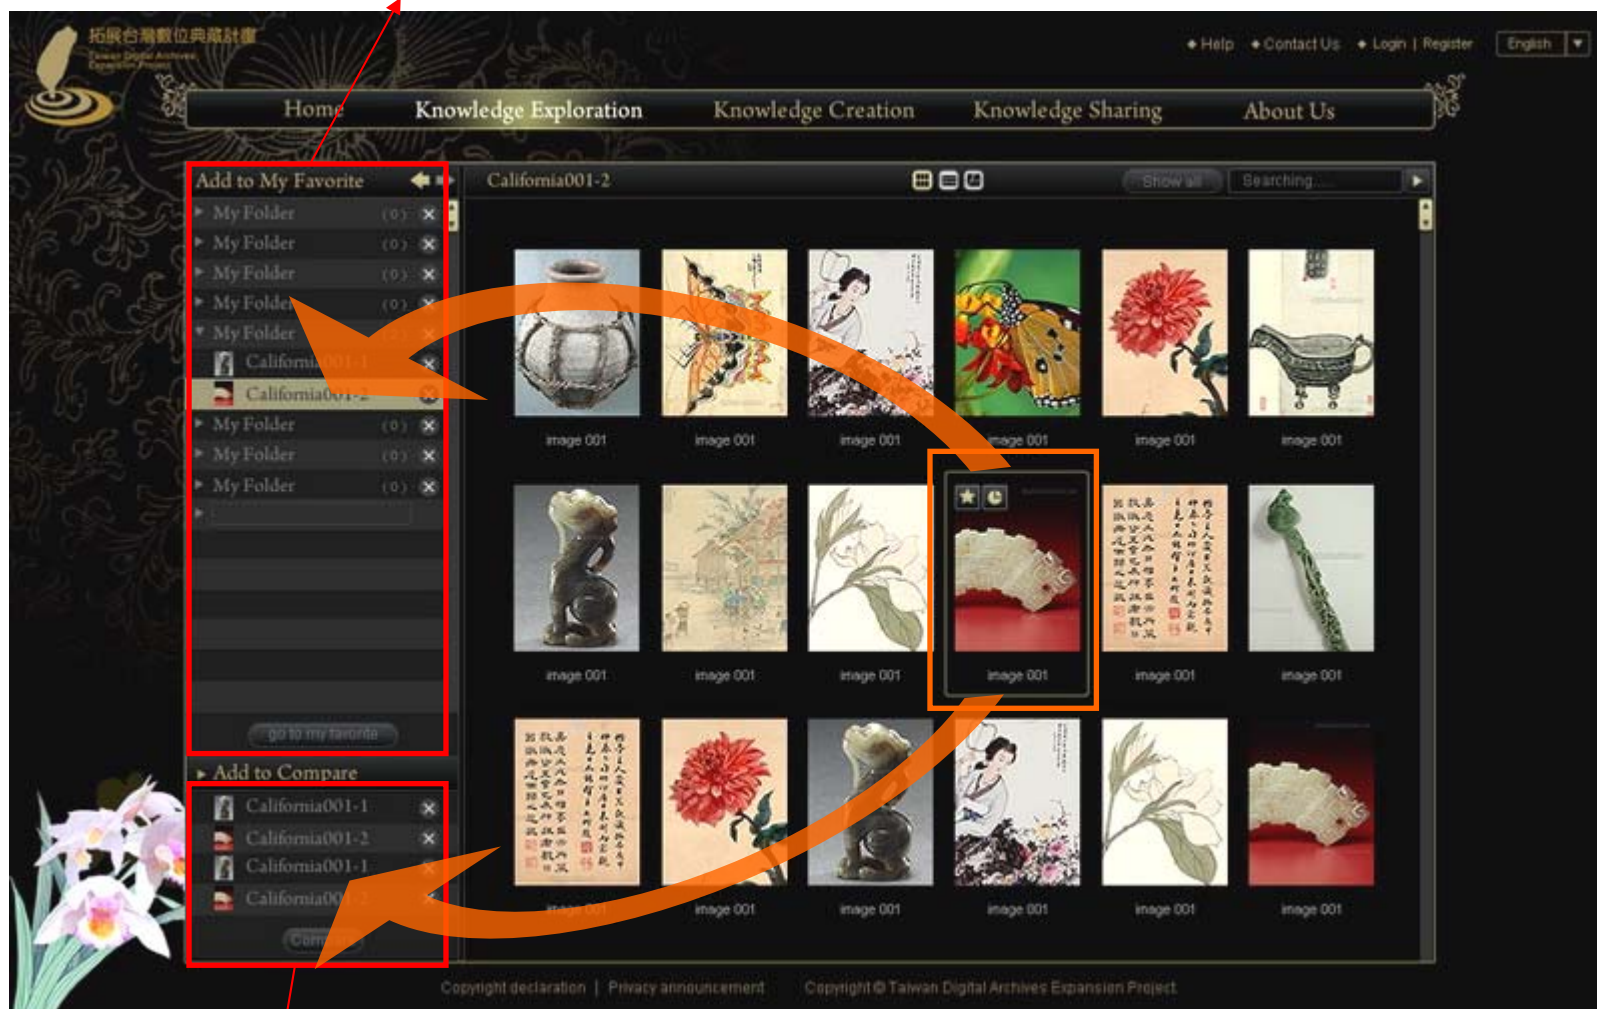

☺ 藏品搜尋

藏品搜尋功能顯示/隱藏的切換按鈕

提供使用者勾選的關鍵詞（可複選），勾選後系統自動篩選出相關的藏品

時間軸搜尋，使用者拖拉（或輸入）一段時間範圍，系統自動篩選範圍內的藏品

☺ 藏品詳細資料

三種切換標籤之一：顯示該藏品的詳細描述

瀏覽藏品影像，可放大縮小

顯示該藏品的其他相關藏品（橫跨不同專題）

Related
Recently viewed

Copyright declaration | Privacy announcement | Copyright © Taiwan Digital Archives Expansion Project

可以把相關藏品切換為使用者瀏覽歷史，紀錄使用者瀏覽過的影像

☺ 藏品詳細資料

三種切換標籤之三：顯示該藏品的地點資訊

The screenshot displays a digital archive interface for a ceramic artifact. The top navigation bar includes 'Home', 'Knowledge Exploration', 'Knowledge Creation', 'Knowledge Sharing', and 'About Us'. The main content area is titled 'Image001' and features a large image of a ceramic figurine. To the right of the image is a tabbed interface with three tabs: 'Description', 'Details', and 'Map'. The 'Map' tab is currently selected and highlighted with a red border, showing a map of the United States with a red pin indicating the artifact's location in the Southeast. Below the main image and map is a 'Related' section with a 'Recently viewed' sub-section, displaying a row of small thumbnail images of various artifacts. The footer contains copyright information for the 'Copyright © Taiwan Digital Archives Expansion Project'.

☺ 個人知識櫃及藏品比較

使用者可以拖拉方式，將藏品加入個人知識櫃儲存（參見稍後「管理個人知識櫃」）

使用者可以拖拉方式，將藏品加入藏品比較

☺ 藏品比較-後設資料模式

使用者透過按鈕切換藏品比較模式-後設資料模式或影像模式

拓展台灣數位典藏計畫
Taiwan Digital Archives Expansion Project

Home Knowledge Exploration Knowledge Creation Knowledge Sharing About Us