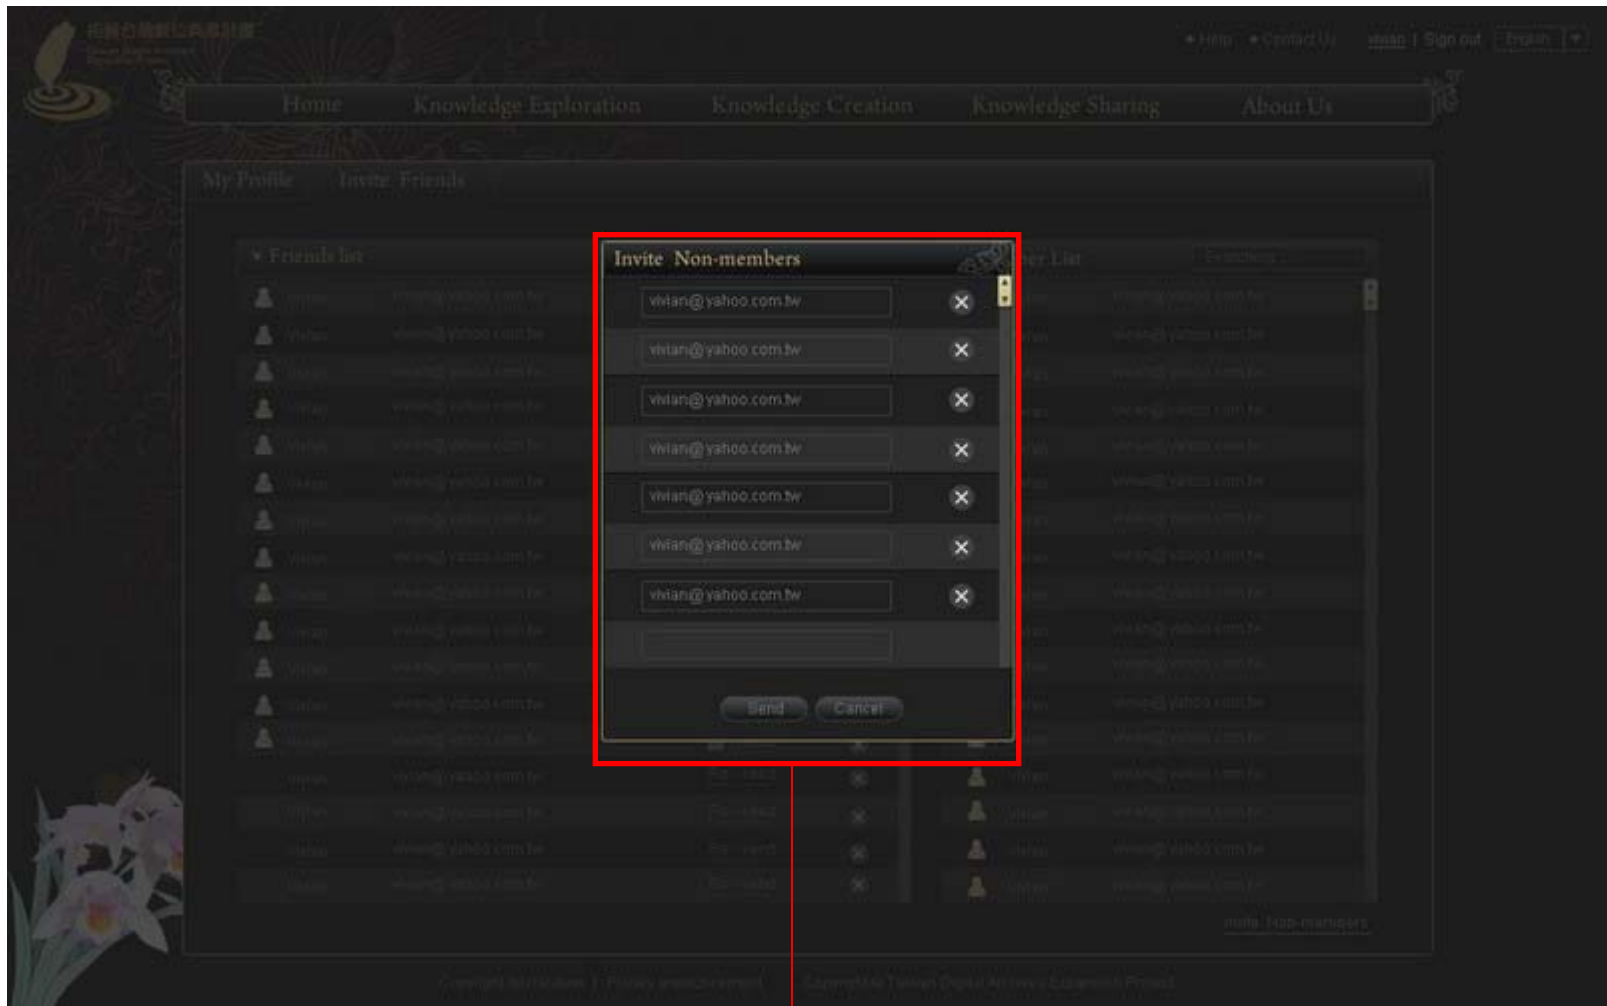

😊 寄發我的好友邀請信

輸入寄發邀請信之E-mail寄出