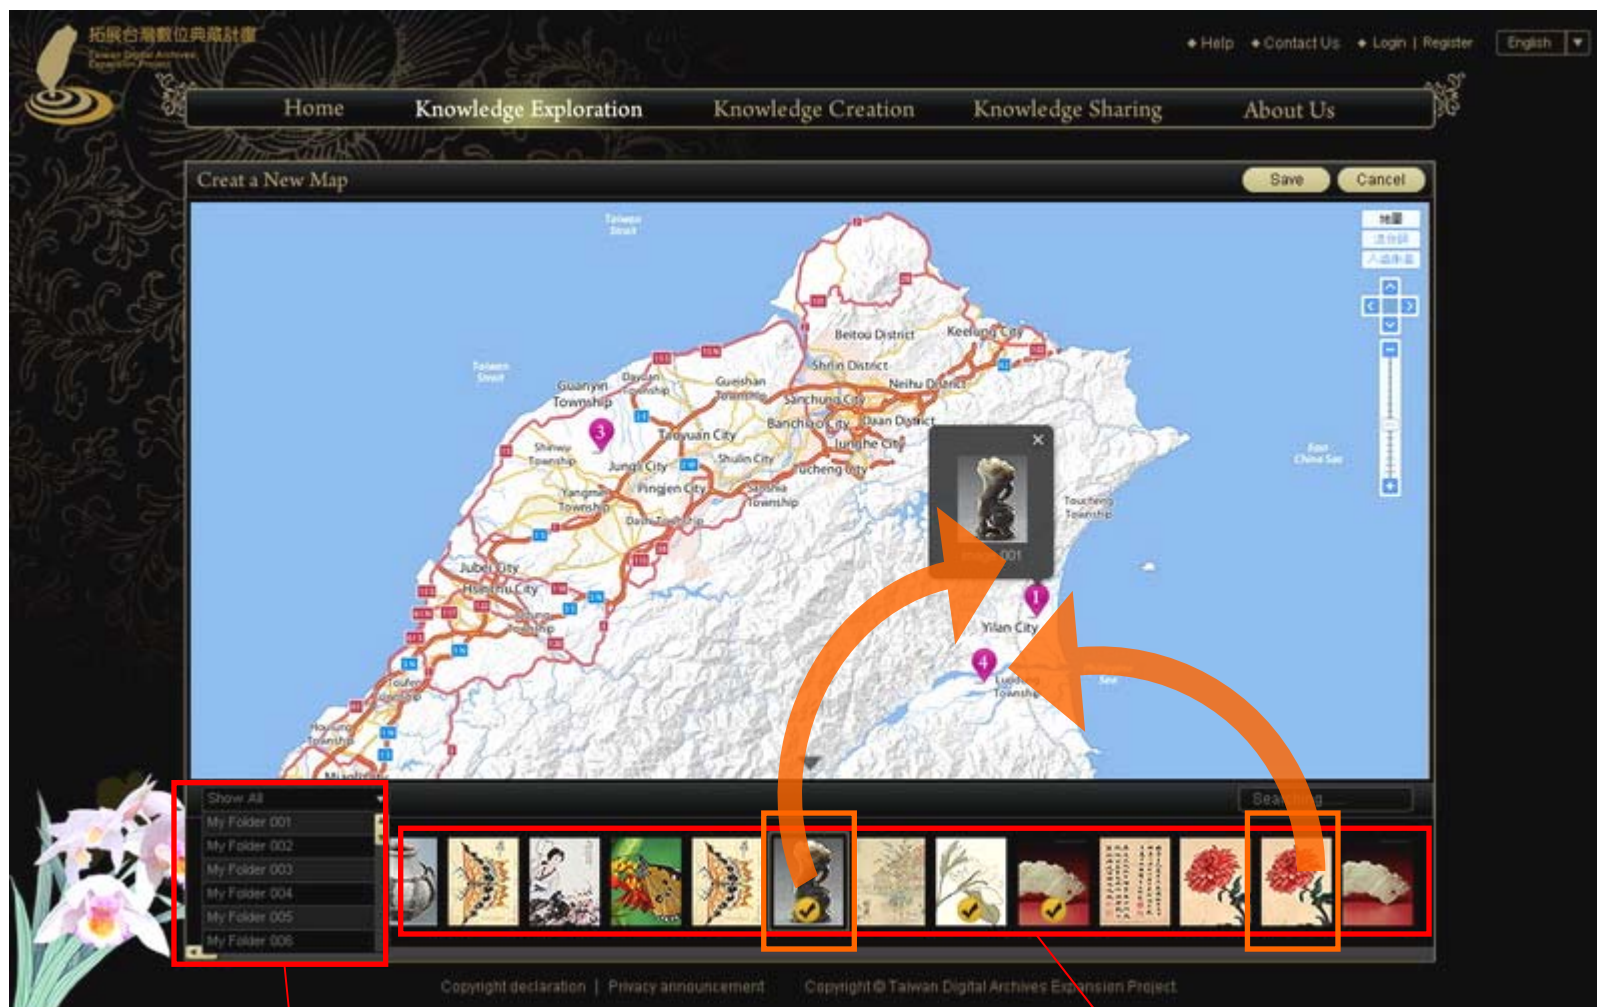

也可以手動選擇寄發邀請信

😊 寄發我的好友邀請信

輸入寄發邀請信之E-mail寄出

網站前端設計 知識創造

☺ 管理個人知識櫃

The screenshot displays a website interface for the Taiwan Digital Archives Expansion Project. The top navigation bar includes links for Home, Knowledge Exploration, Knowledge Creation, Knowledge Sharing, and About Us. A sidebar on the left, titled 'My Favorite', contains a list of folders with their respective item counts and delete icons. The main content area, titled 'All My Favorite', shows a grid of image thumbnails organized into folders: 'My Folder 004 (5)', 'My Folder 005 (2)', and 'My Folder 006 (49)'. Each thumbnail is labeled 'image 001'. A search bar is located in the top right of the main content area. At the bottom of the page, there are links for 'Copyright declaration', 'Privacy announcement', and 'Copyright © Taiwan Digital Archives Expansion Project'.

Copyright declaration | Privacy announcement | Copyright © Taiwan Digital Archives Expansion Project

個人知識櫃清單

☺ 管理我的地圖-尚未創建地圖

若清單中尚未創建地圖，會出現創建地圖的提示畫面

我的地圖清單，以六大主題作為分類架構

☺ 編輯地圖基本資料

輸入地圖的基本資料

☺ 加入地圖物件