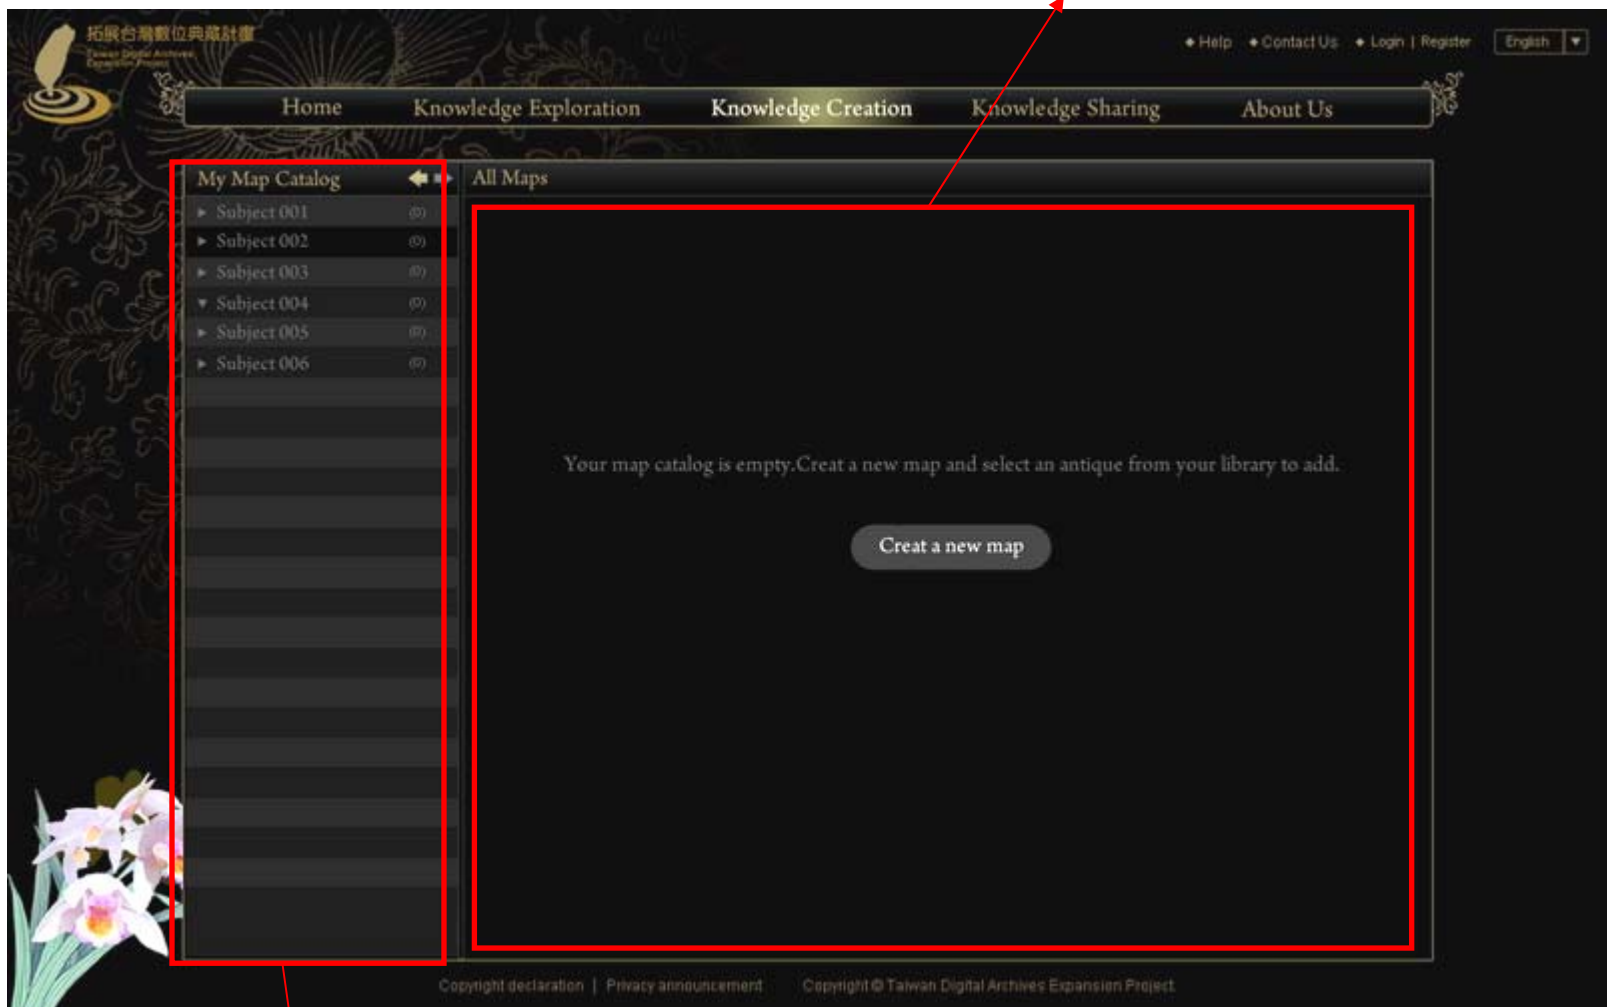

☺ 管理我的地圖-尚未創建地圖

若清單中尚未創建地圖，會出現創建地圖的提示畫面

我的地圖清單，以六大主題作為分類架構