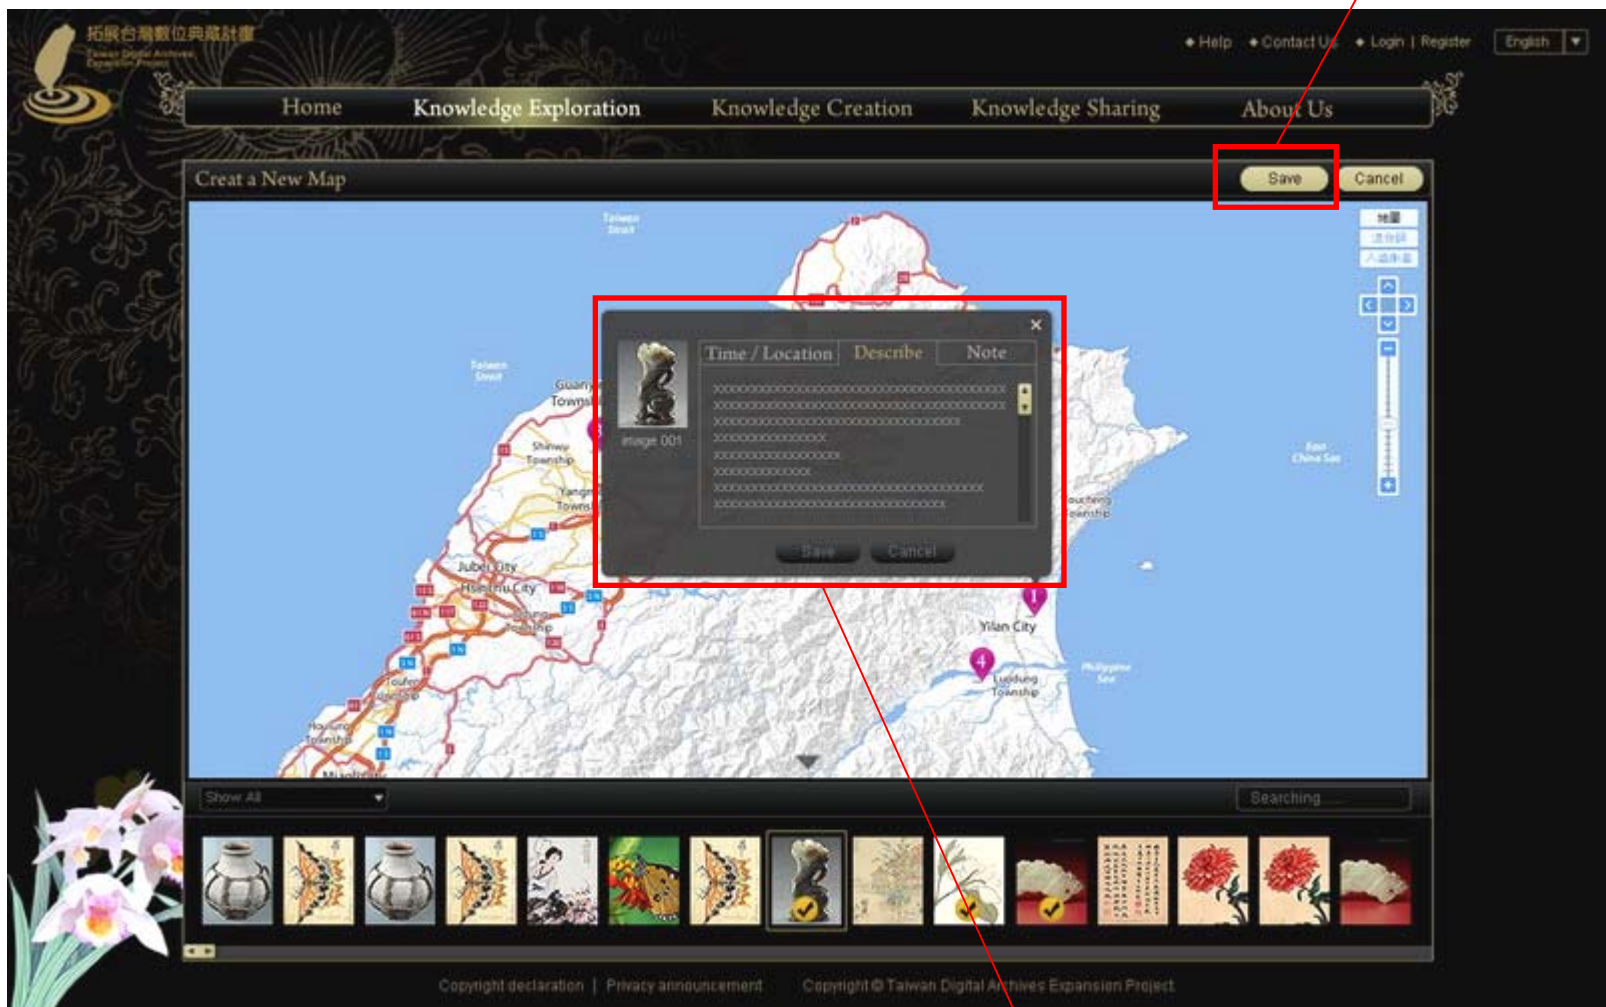

☺ 物件預設描述及使用者註釋

儲存後即完成地圖創建

除預設的描述外（取自後設資料），亦可讓使用者加入自己的註釋