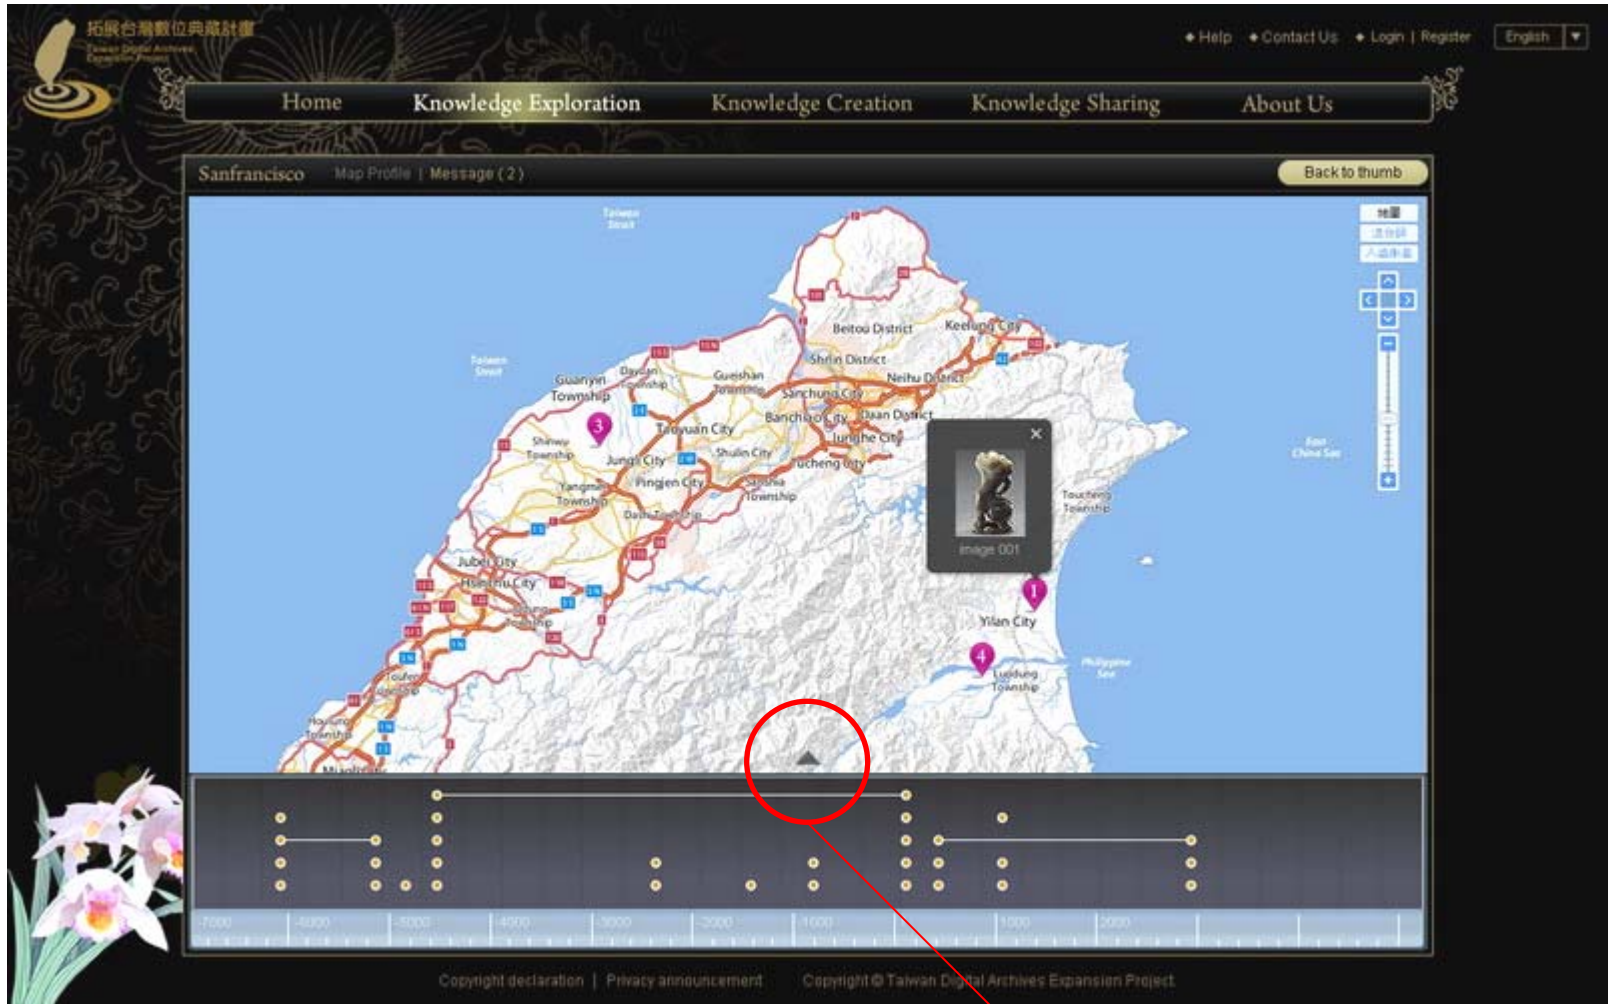

😊 時間軸的顯示/隱藏

點選按鈕可以顯示或隱藏時間軸（預設為顯示）