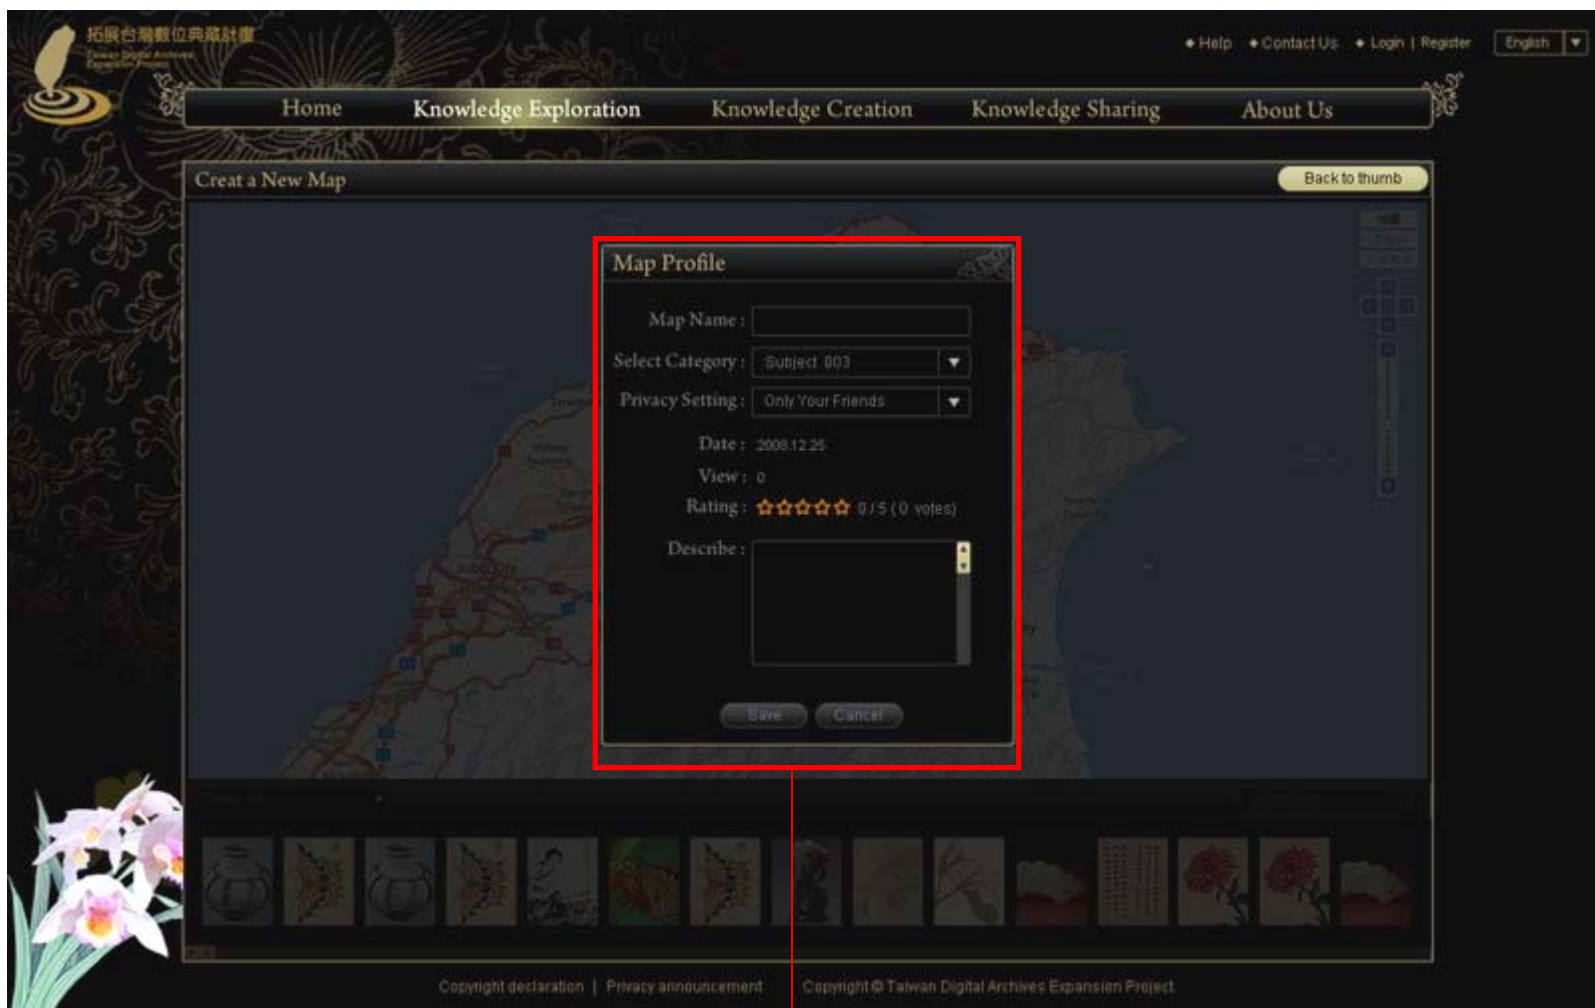

☺ 編輯地圖基本資料

輸入地圖的基本資料