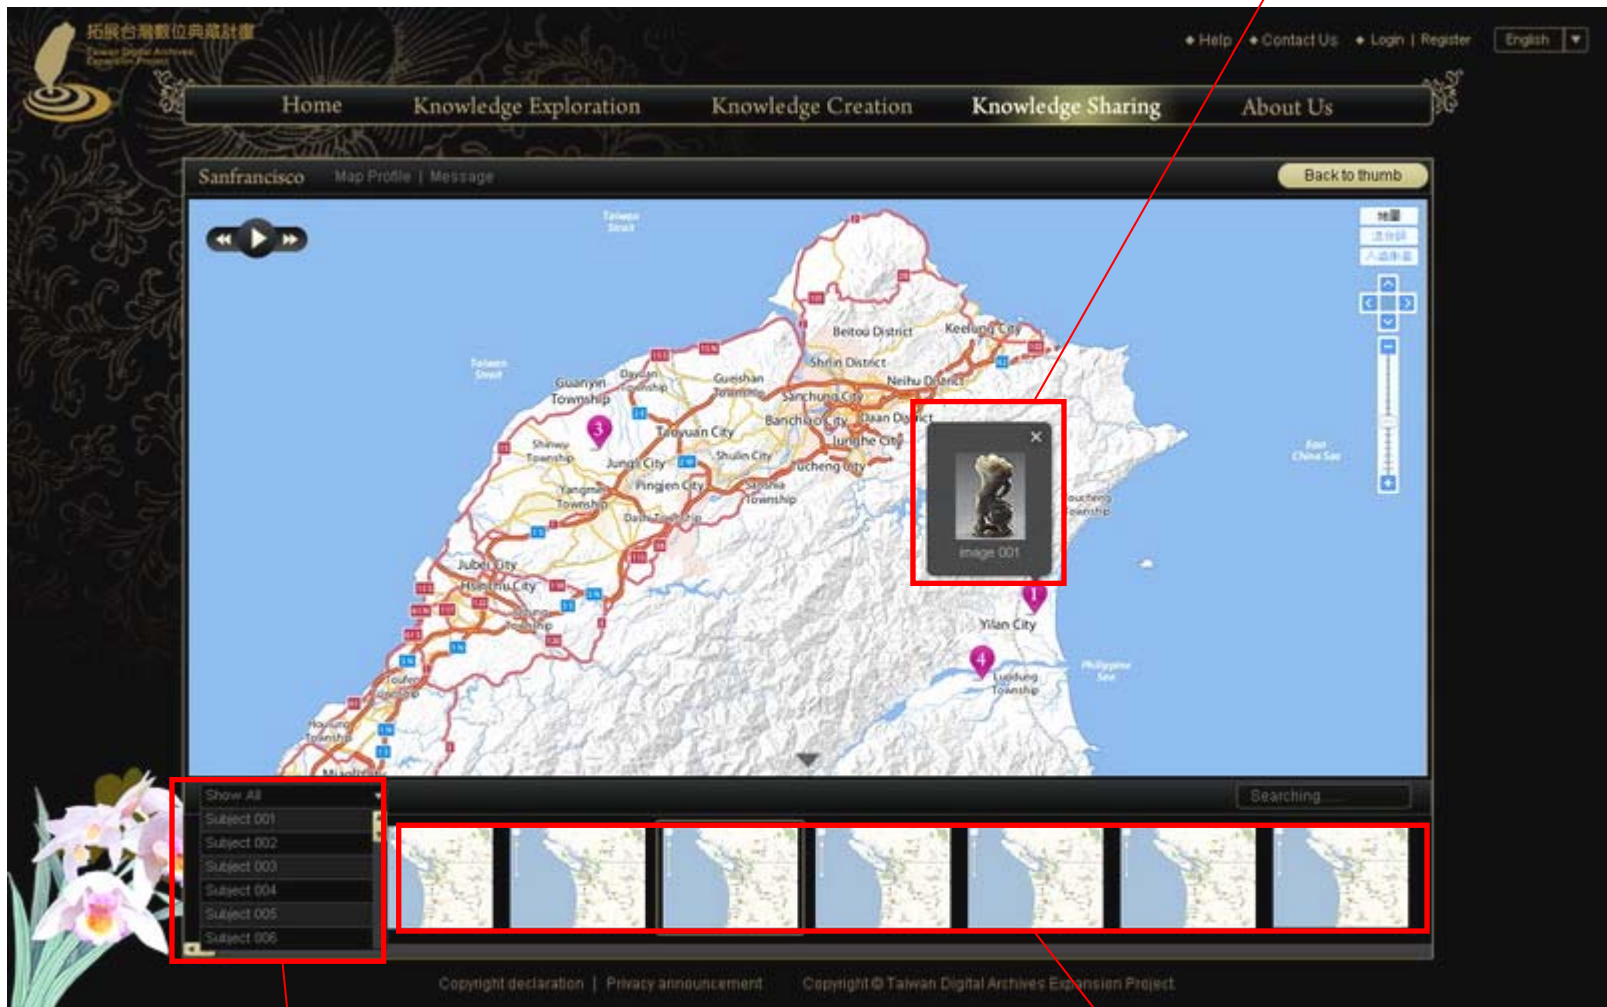

☺ 瀏覽地圖

點選地圖物件後即可瀏覽物件詳細資料

可以切換不同類別中的地圖

點選切換不同的地圖