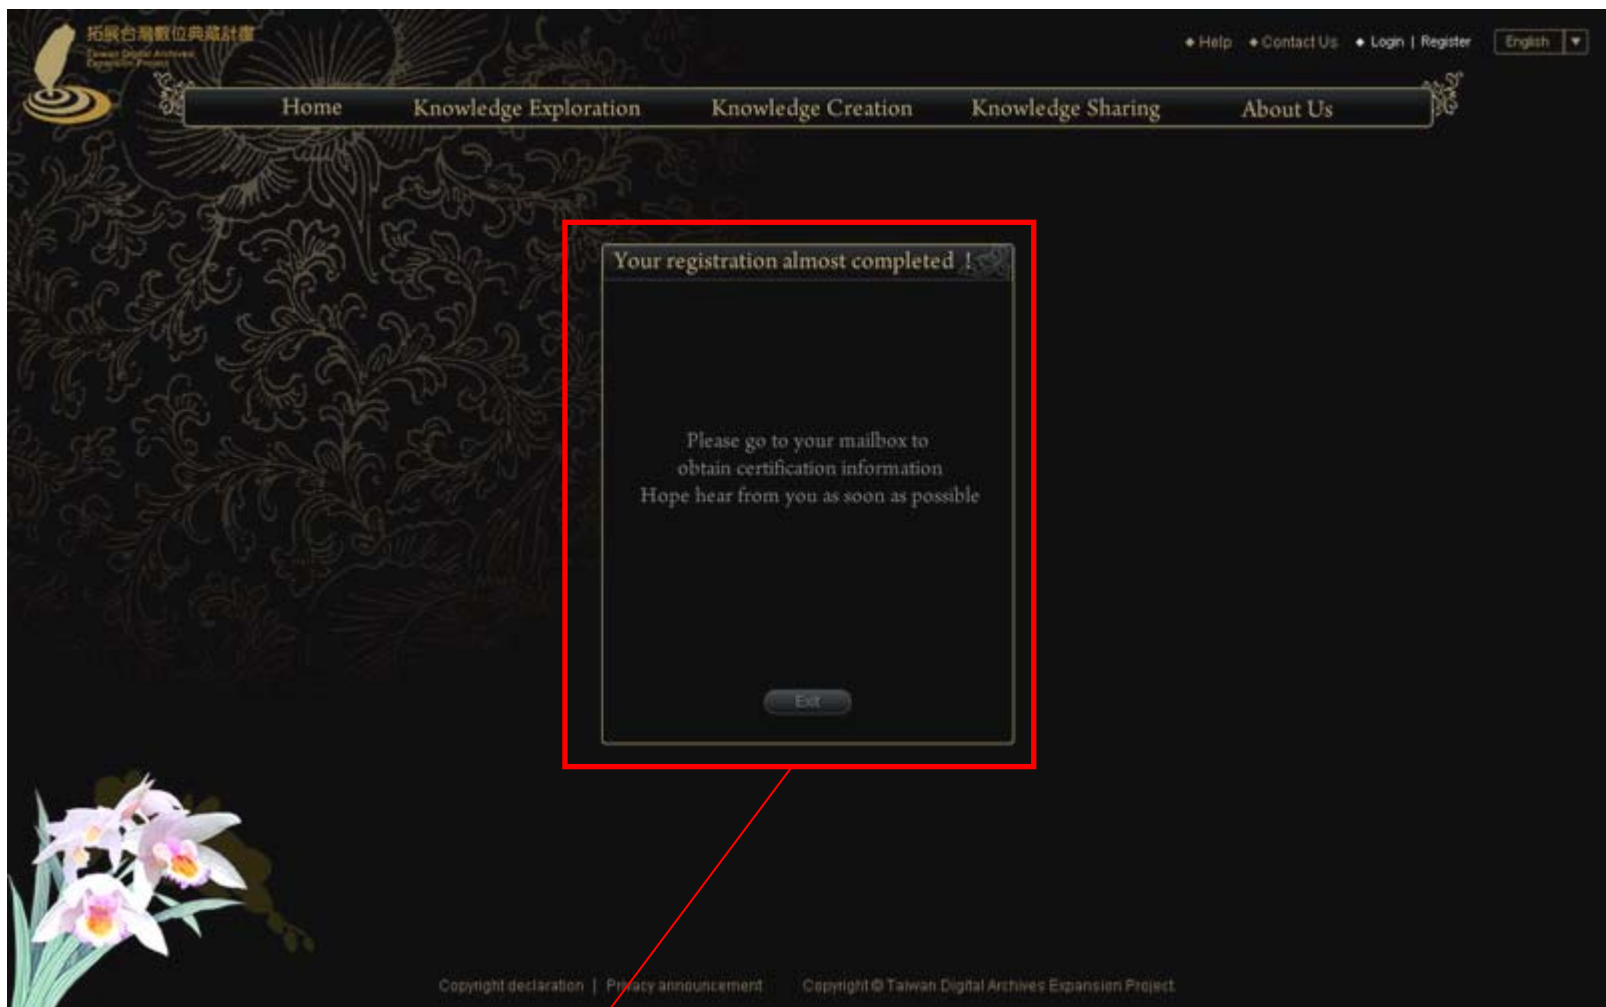

😊 系統自動寄發認證信

新會員註冊後，系統會寄發認證信至會員信箱，認證後才完成註冊程序