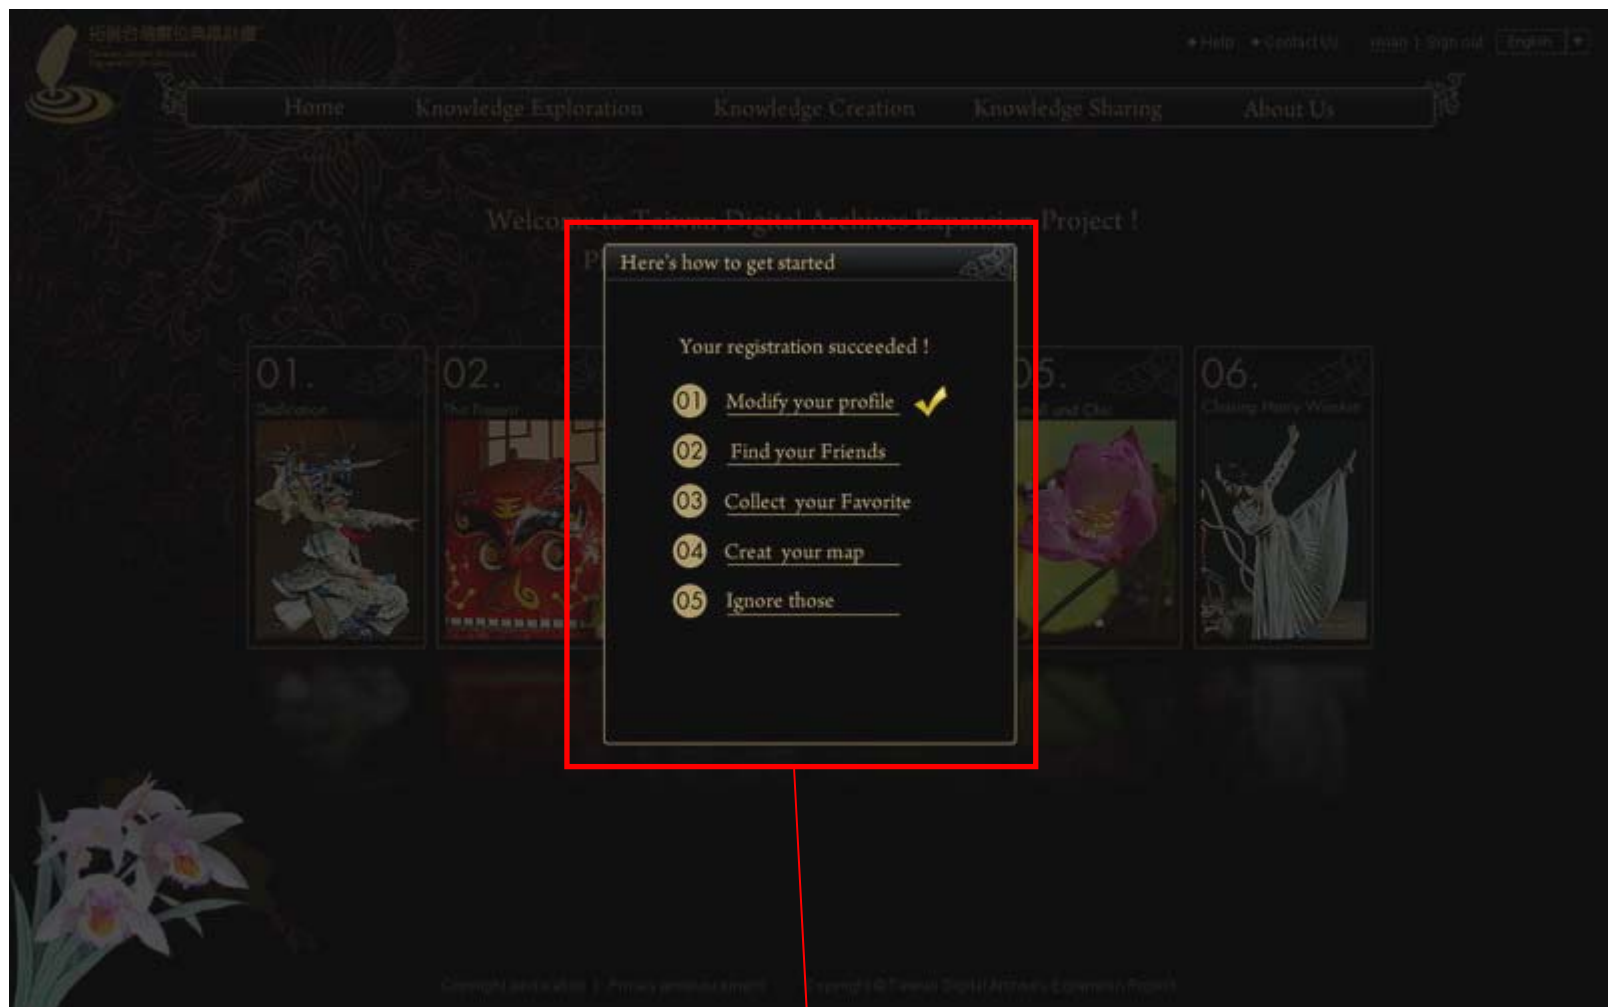

☺ 新會員網站導覽指引頁

新會員登錄後，會列出會員可執行之操作，若選取過的會勾選，全部都勾選後，以後便不會出現該畫面。

☺ 會員基本資料管理

透過按鈕切換管理會員基本資料或是好友清單

The screenshot shows a web interface for managing a user profile. At the top, there is a navigation bar with links for Home, Knowledge Exploration, Knowledge Creation, Knowledge Sharing, and About Us. The user is logged in as 'vivian' and can sign out or change the language to English. The main content area is titled 'My Profile' and contains a form for editing personal information. A red box highlights a double-headed arrow button between the 'My Profile' title and the form, with a red arrow pointing to the text above it. The form includes fields for Name, Password, re-Password, Birthday, Area, Gender, and Singleness, along with a 'Describe Yourself' text area. At the bottom of the form are 'Modify' and 'Cancel' buttons. The footer contains copyright information for the Taiwan Digital Archives Expansion Project.