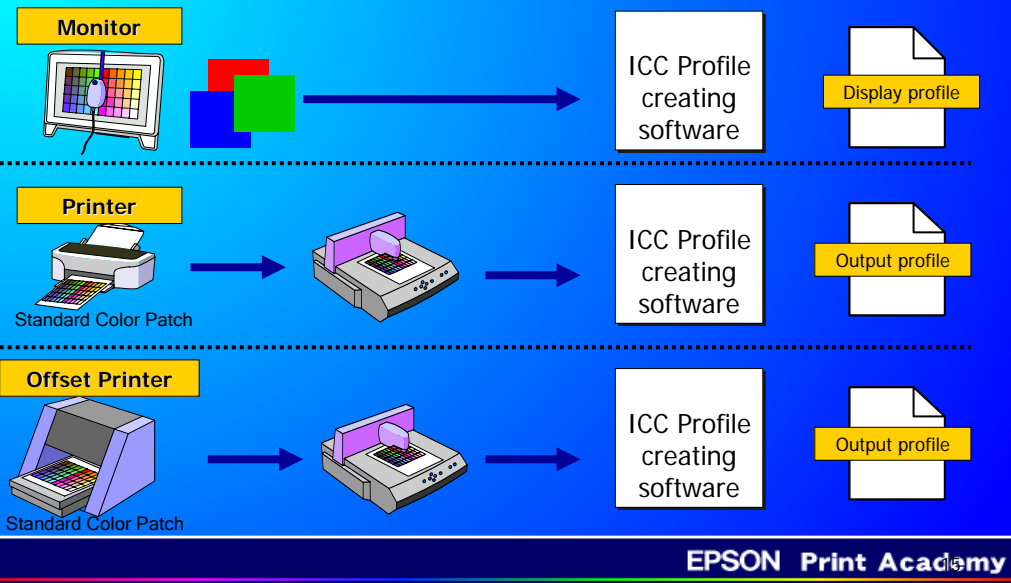

What is ICC profile?

How to create profiles / Type of profiles: