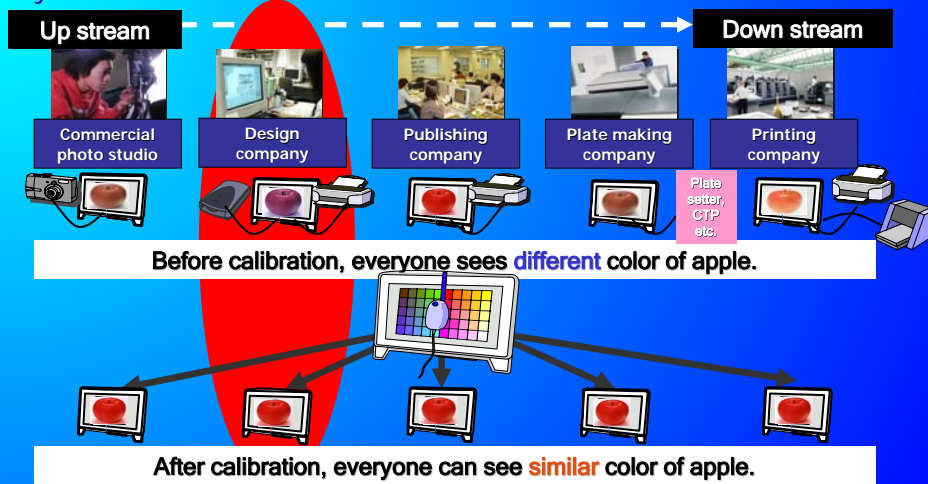

Importance to keep consistency of device

Why is monitor calibration needed?

More than **90%** of designers does not calibrate monitor in Japan.

EPSON Print Academy