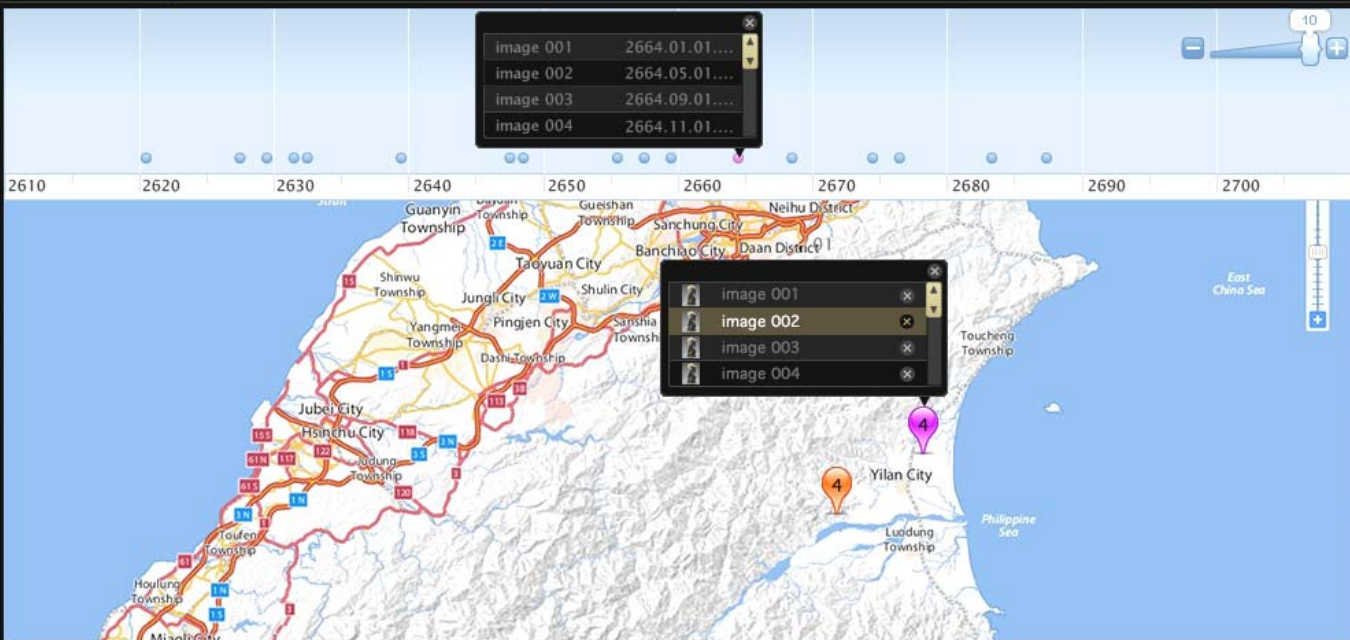

Create a New Map

TimeLine ▲

Back to thumb