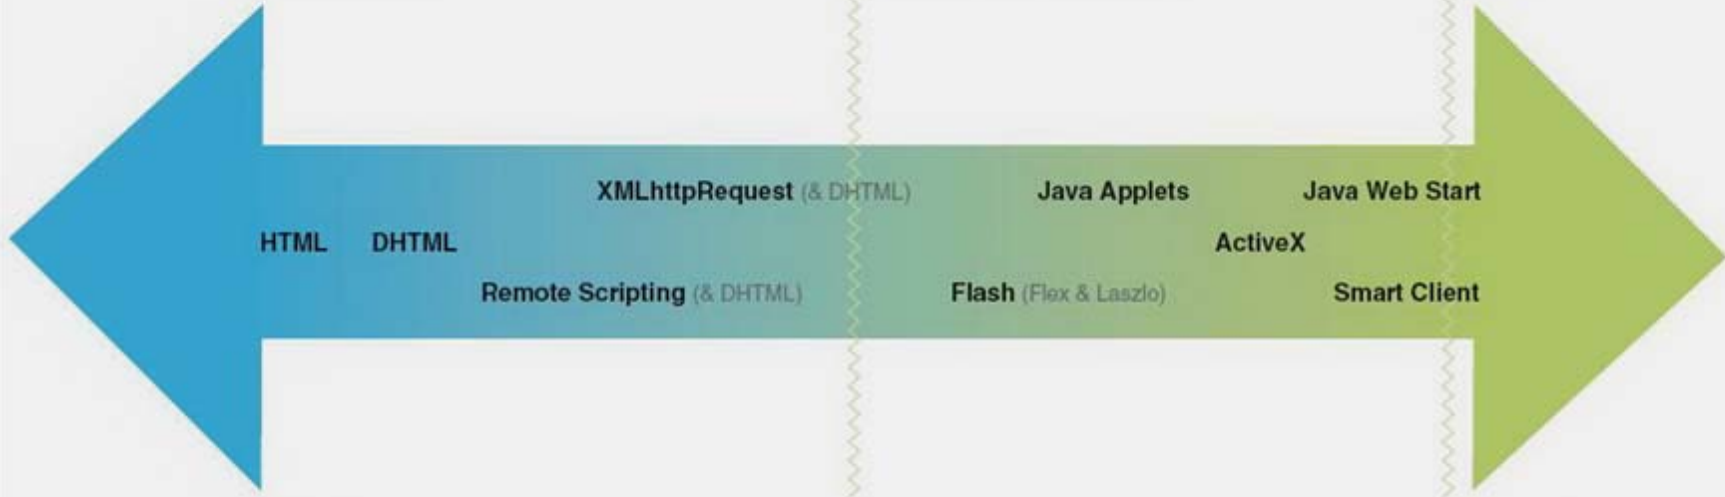

從旁觀者到參與者

Each Web application solution falls on a continuum from thin client to rich client, though some solutions really "straddle the line". A Smart Client can even embed a Thin Client (within a Web browser inside a rich client) and a thin client can embed an RIA (i.e. Flash module in a DHTML application).

Thin Client

Delivered in the Web browser; uses browser security, state management, and script execution; http for data request/response.

Rich Internet Application (RIA)

Usually delivered as embedded run-time within Web browser (plug-ins); goes beyond http for remote data request/response.

Rich Client

Compiled run-time on local machine; can use local and remote resources; can run offline.

Open

Built on popular open standards

Wide Reach

Accessible by anyone with a Web browser; usually operating system independent