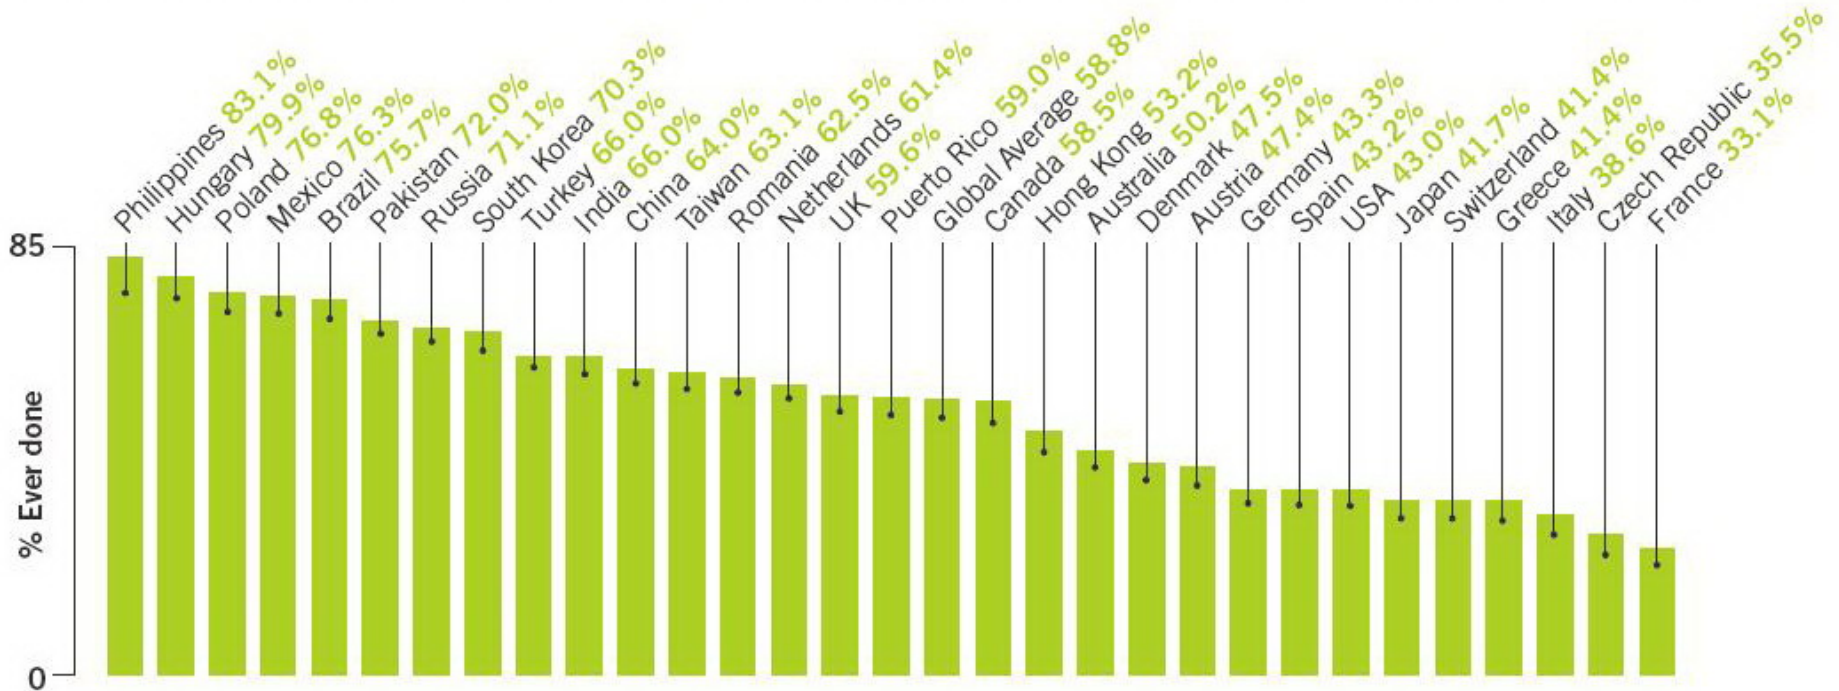

http://web2.socialcomputingmagazine.com/social_media_goes_mainstream.htm

Blog readership Wave 3

"Thinking about using the Internet, which of the following have you ever done?" Active Internet Users

Wave 3
29 Countries
17,000 Internet
Users
March
2008

Taiwan 86.6%

Starting a blog: Wave 3

"Thinking about using the Internet, which of the following have you ever done?" – "Start my own blog / weblog" Active Internet Universe

Taiwan 70.9%

Belong to a Social Network Wave3

"Thinking about using the Internet, which of the following have you ever done?" – "Create a profile on a new social network" Active Internet Universe

↓
Taiwan 63.1%

Reach

"Thinking about using the Internet, which of the following have you ever done?" Active Internet Users