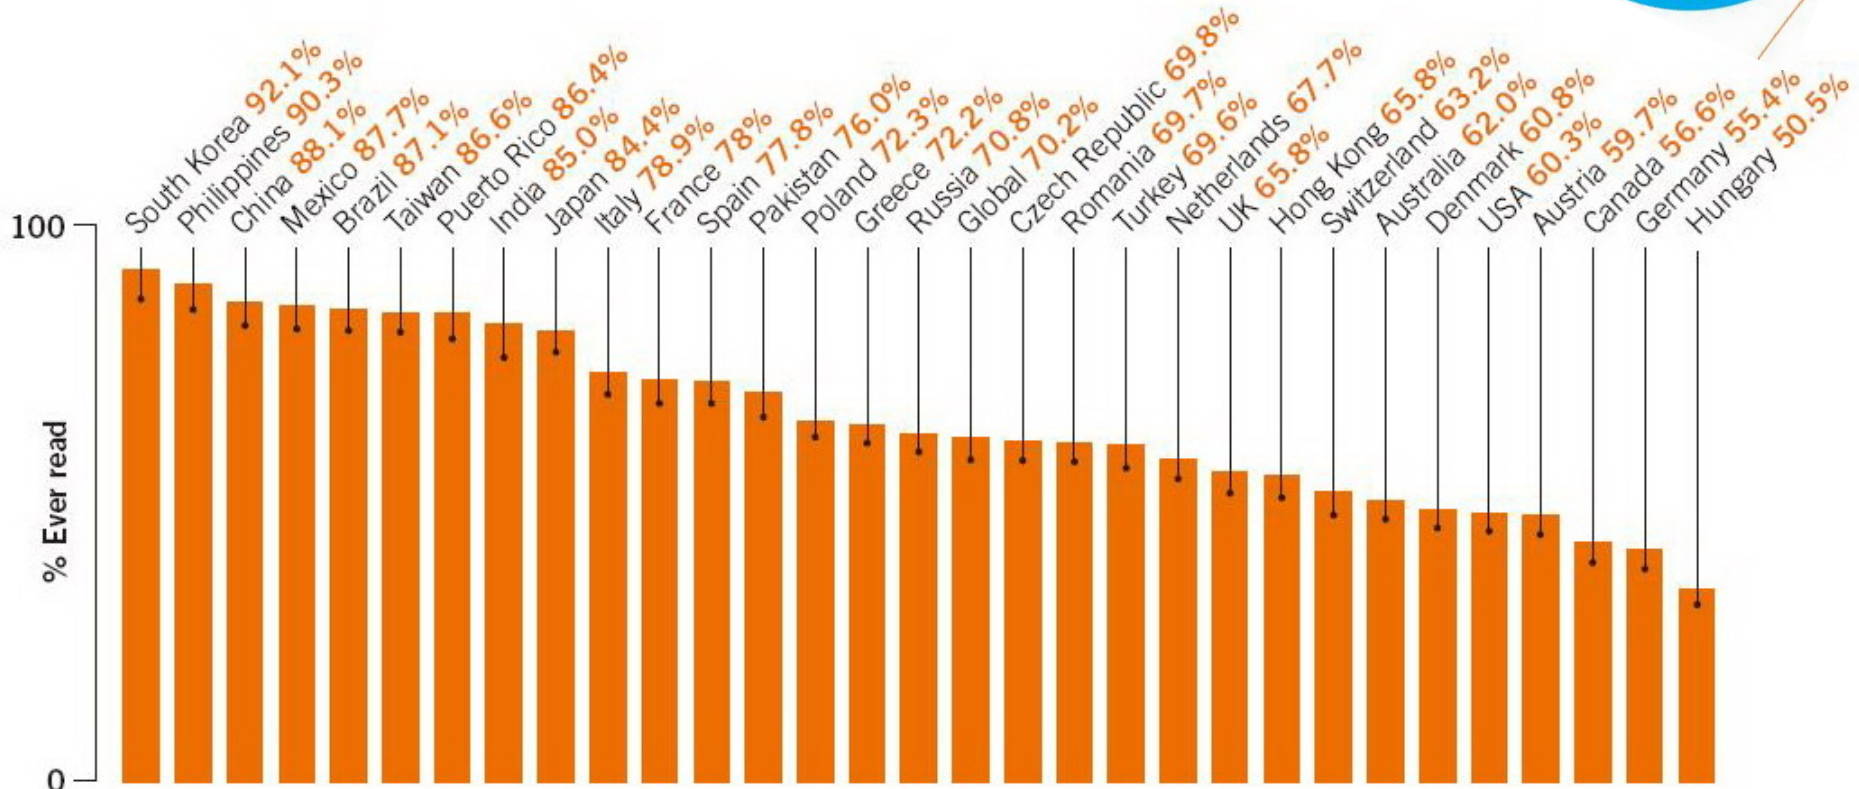

快速建立個人知識櫃

➤個人知識櫃管理介面

機構計畫

公開徵選
計畫

數位島嶼

其他資源

The Emergence and Rise of Mass Social Media

Social Media Goes Mainstream, Dion Hinchcliffe

http://web2.socialcomputingmagazine.com/social_media_goes_mainstream.htm

Blog readership Wave 3

"Thinking about using the Internet, which of the following have you ever done?" Active Internet Users

Wave 3
29 Countries
17,000 Internet
Users
March
2008