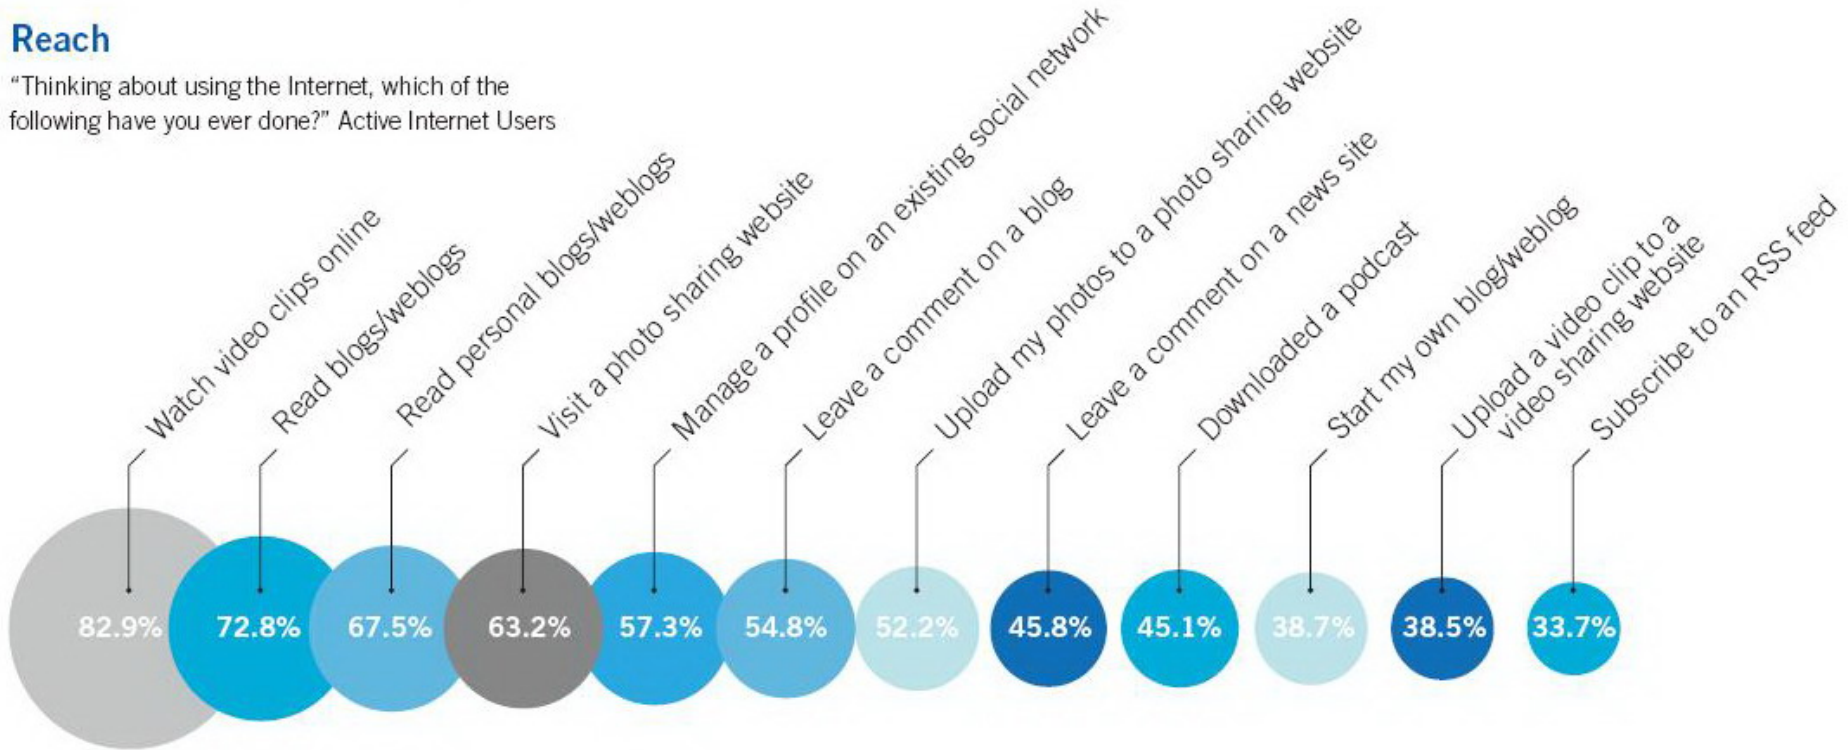

http://web2.socialcomputingmagazine.com/social_media_goes_mainstream.htm

Blog readership Wave 3

"Thinking about using the Internet, which of the following have you ever done?" Active Internet Users

Wave 3
29 Countries
17,000 Internet
Users
March
2008

Taiwan 86.6%

Starting a blog: Wave 3

"Thinking about using the Internet, which of the following have you ever done?" – "Start my own blog / weblog" Active Internet Universe

Taiwan 70.9%

Belong to a Social Network Wave3

"Thinking about using the Internet, which of the following have you ever done?" – "Create a profile on a new social network" Active Internet Universe

↓
Taiwan 63.1%

Reach

"Thinking about using the Internet, which of the following have you ever done?" Active Internet Users