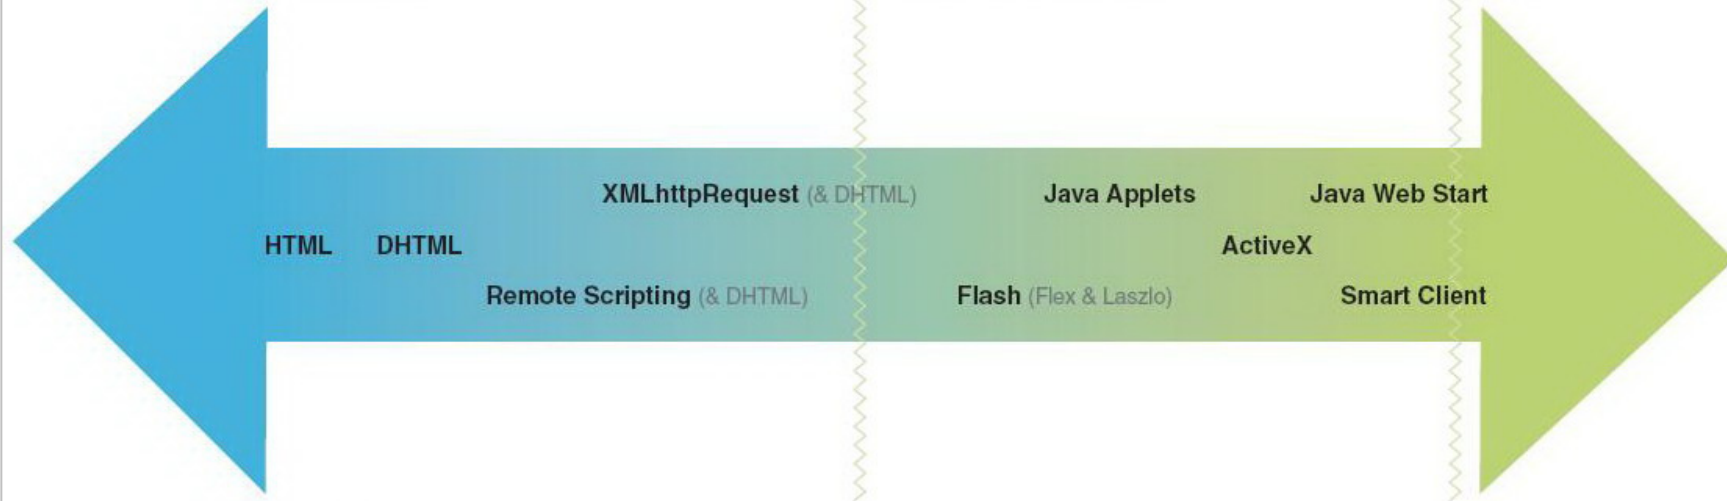

使用者經驗設計 III (Magnus Revang)

Each Web application solution falls on a continuum from thin client to rich client, though some solutions really "straddle the line". A Smart Client can even embed a Thin Client (within a Web browser inside a rich client) and a thin client can embed an RIA (i.e. Flash module in a DHTML application).

Thin Client

Delivered in the Web browser; uses browser security, state management, and script execution; http for data request/response.

Rich Internet Application (RIA)

Usually delivered as embedded run-time within Web browser (plug-ins); goes beyond http for remote data request/response.

Rich Client

Compiled run-time on local machine; can use local and remote resources; can run offline.

Open

Built on popular open standards

Wide Reach

Accessible by anyone with a Web browser; usually operating system independent