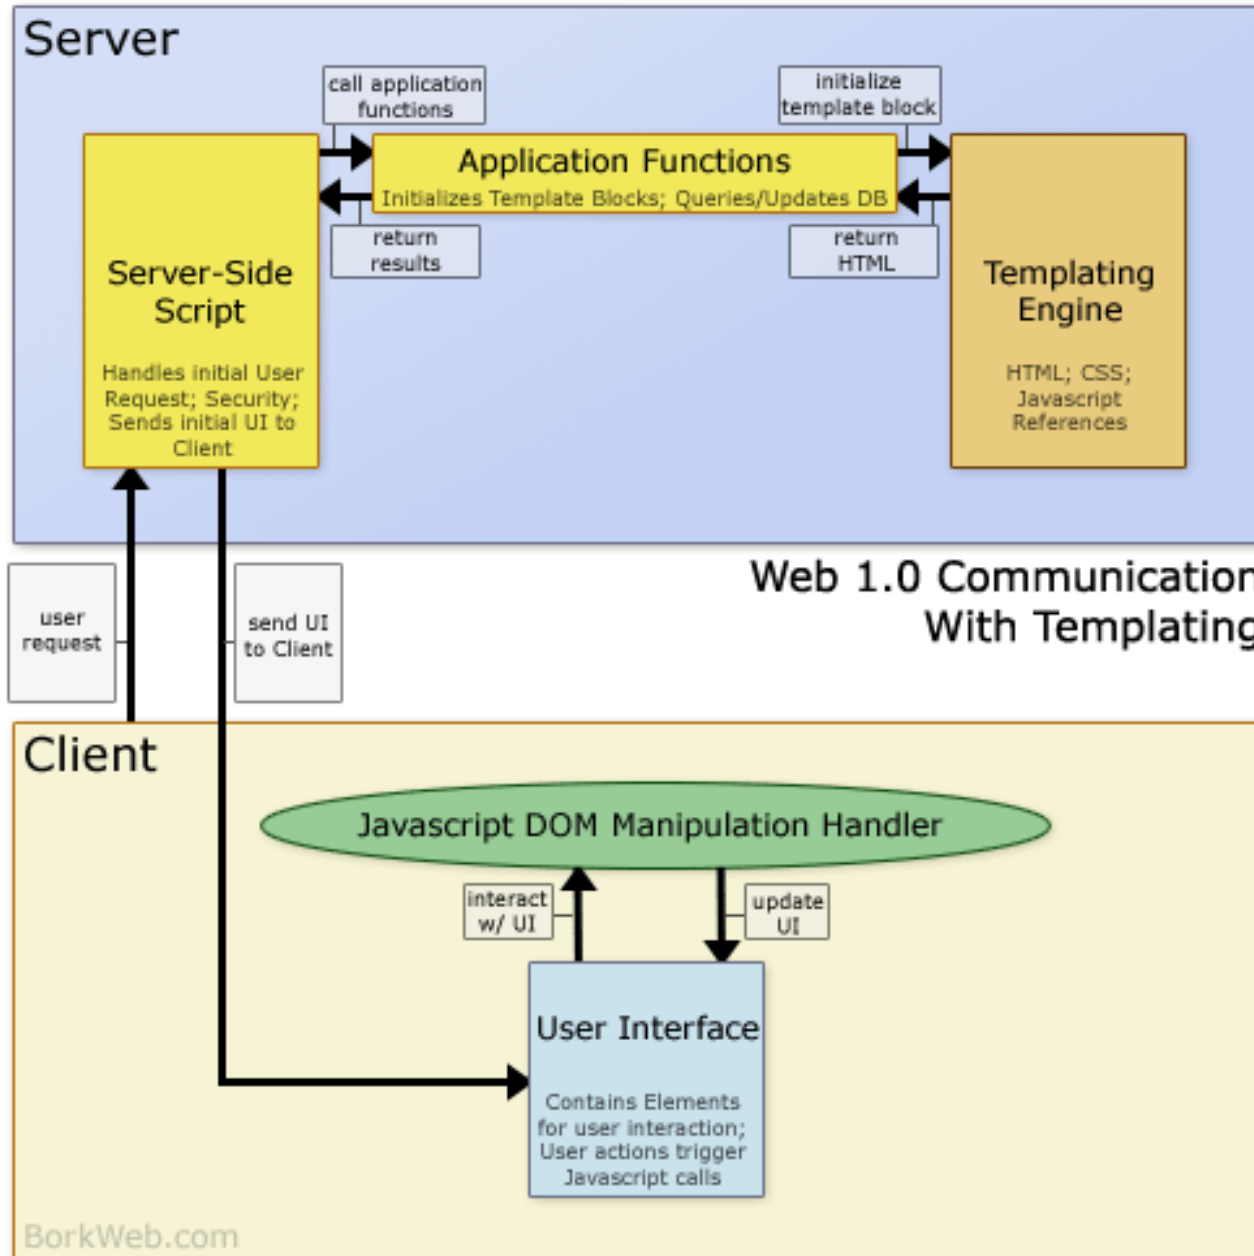

使用者：從被動的旁觀者到積極的參與

Visualizing The Social Network

<http://www.flickr.com/photos/7855449@N02/2779594303/sizes/o/in/set-72157606844282993/>
<http://www.flickr.com/photos/7855449@N02/2779599327/sizes/o/in/set-72157606844282993/>

The Emergence and Rise of Mass Social Media

「社會媒體」是人們彼此之間用來分享意見、見解、經驗和觀點的工具和平臺。它能夠以多種不同的形式來呈現，包括文本、圖像、音樂和視訊。

wikipedia

使用者經驗設計 I (Peter morville)

使用者經驗設計 II (Peter morville)

- **Useful**
If it's not useful, who cares if it's usable?
- **Usable**
Don't make me think!
- **Desirable**
Positive experiences build brand loyalty.
- **Accessible**
Available to all, regardless of disability.
- **Findable**
You can't use what you can't find.
- **Credible**
Quality design builds trust.

使用者經驗設計 III (Magnus Revang)

Each Web application solution falls on a continuum from thin client to rich client, though some solutions really "straddle the line". A Smart Client can even embed a Thin Client (within a Web browser inside a rich client) and a thin client can embed an RIA (i.e. Flash module in a DHTML application).

Thin Client

Delivered in the Web browser; uses browser security, state management, and script execution; http for data request/response.

Rich Internet Application (RIA)

Usually delivered as embedded run-time within Web browser (plug-ins); goes beyond http for remote data request/response.