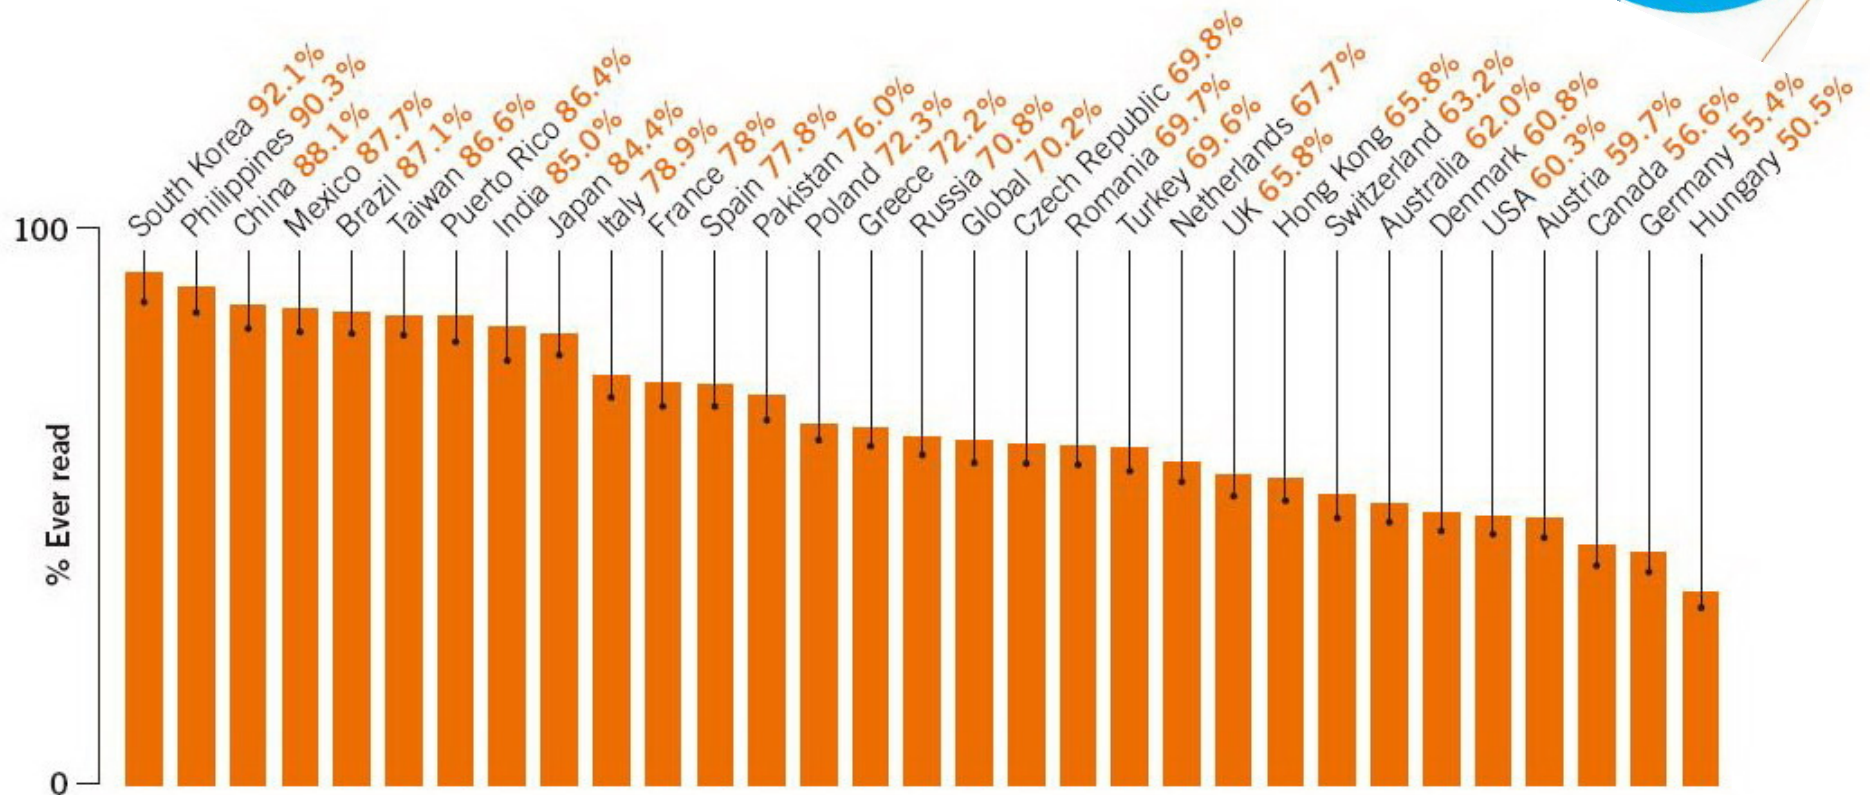

↑ *The Future Of Social Networks*, Charlene Li, March 4, 2008

Technology generations

Wave 3
29 Countries
17,000 Internet
Users
March
2008

Blog readership Wave 3

"Thinking about using the Internet, which of the following have you ever done?" Active Internet Users

↓
Taiwan 86.6%

Starting a blog: Wave 3

“Thinking about using the Internet, which of the following have you ever done?” – “Start my own blog / weblog” Active Internet Universe

Taiwan 70.9%

Belong to a Social Network Wave3