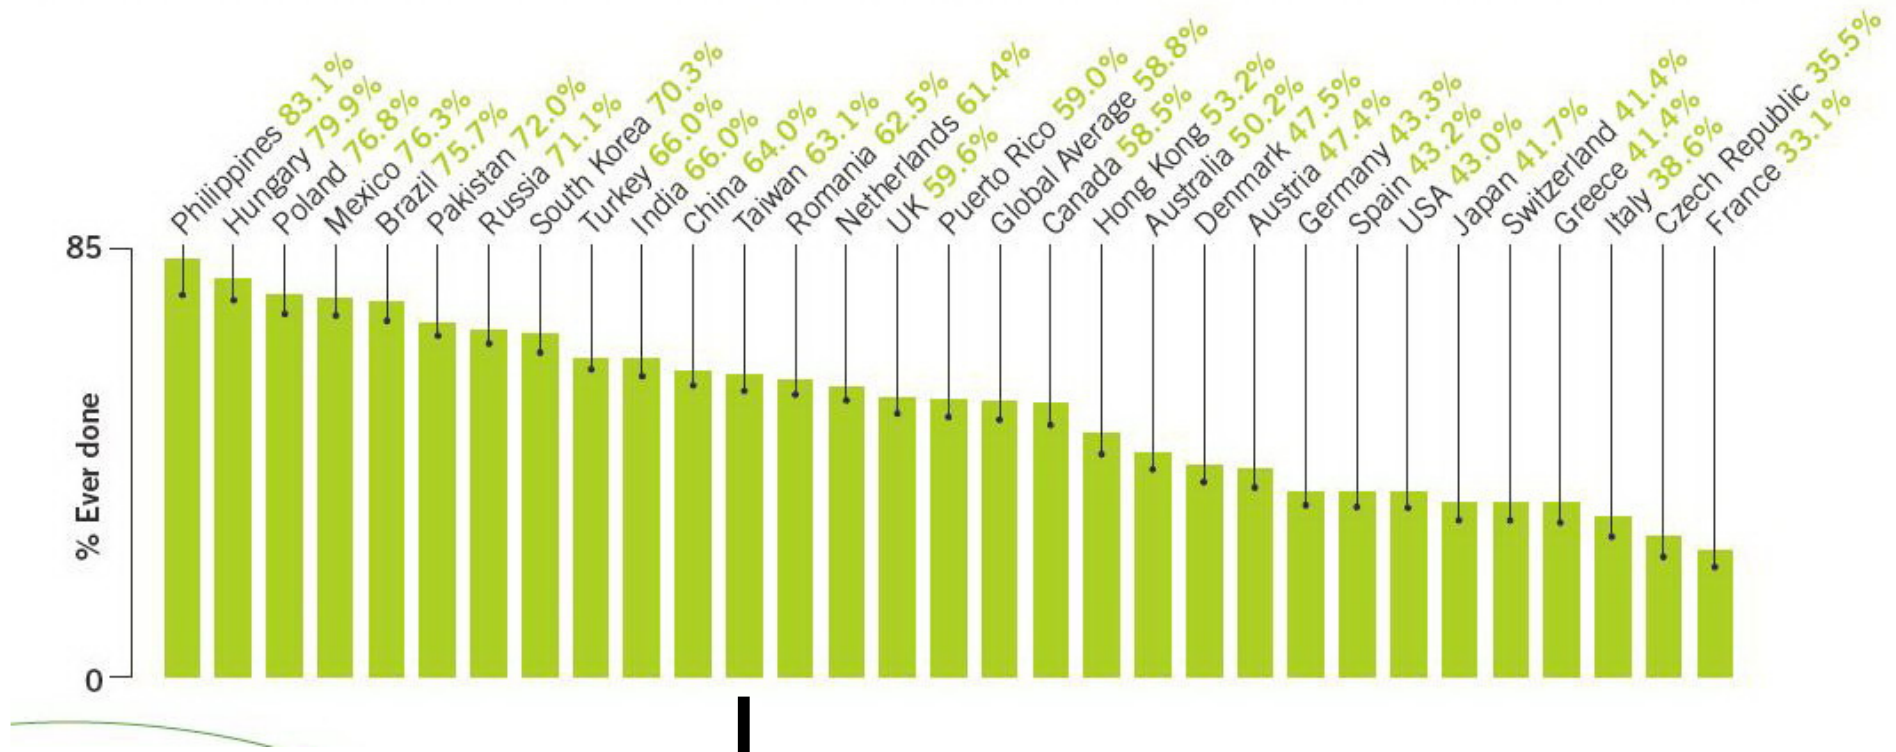

↑ *The Future Of Social Networks*, Charlene Li, March 4, 2008

Technology generations

Wave 3
29 Countries
17,000 Internet
Users
March
2008

Blog readership Wave 3

"Thinking about using the Internet, which of the following have you ever done?" Active Internet Users

↓
Taiwan 86.6%

Starting a blog: Wave 3

“Thinking about using the Internet, which of the following have you ever done?” – “Start my own blog / weblog” Active Internet Universe

Taiwan 70.9%

Belong to a Social Network Wave3

“Thinking about using the Internet, which of the following have you ever done?” – “Create a profile on a new social network” Active Internet Universe

Taiwan 63.1%

Reach

"Thinking about using the Internet, which of the following have you ever done?" Active Internet Users