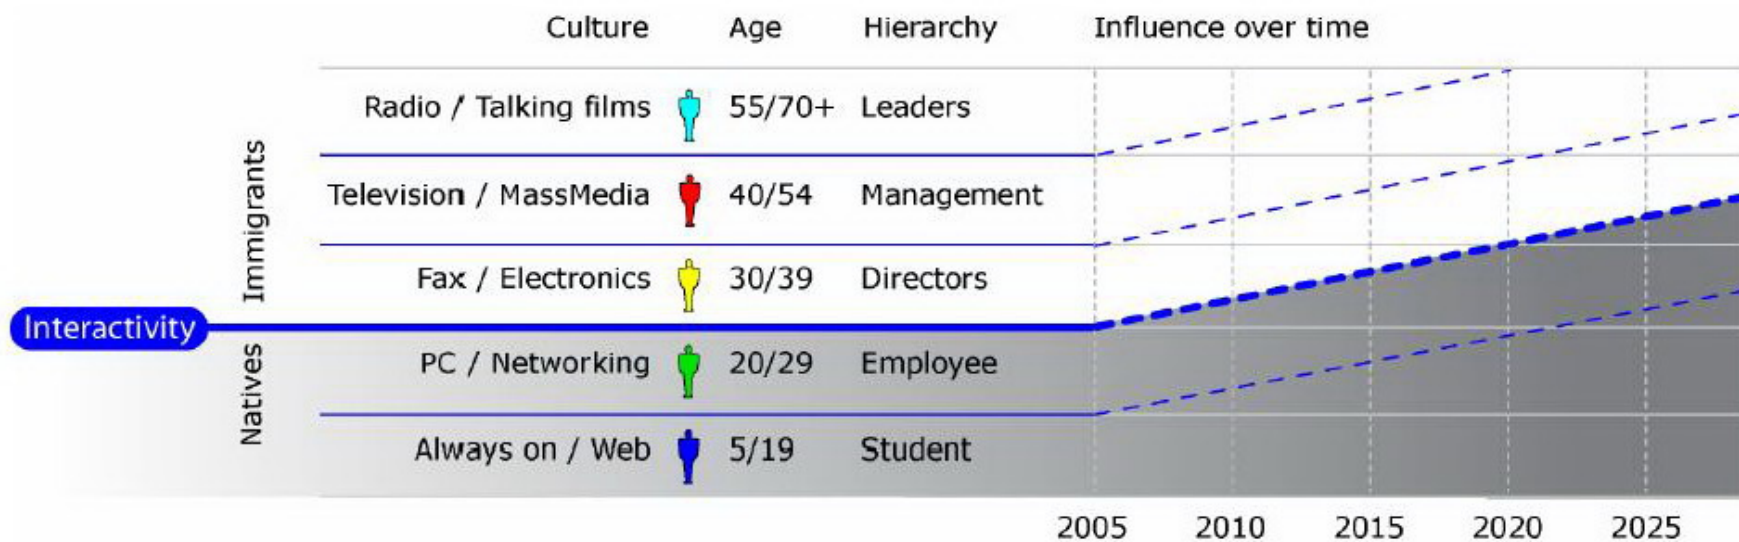

←Web Trend Map
<http://informationarchitects.jp/web-trend-map-3-get-it/>

開放平台的演進

1993 - Walled garden services

1999 - Portal aggregators

2003 - Search freedom

2008-9 - Data portability

2013 - Ubiquitous social networks

↑ *The Future Of Social Networks*, Charlene Li, March 4, 2008

Technology generations

Wave 3
29 Countries
17,000 Internet
Users
March
2008

Blog readership Wave 3

"Thinking about using the Internet, which of the following have you ever done?" Active Internet Users