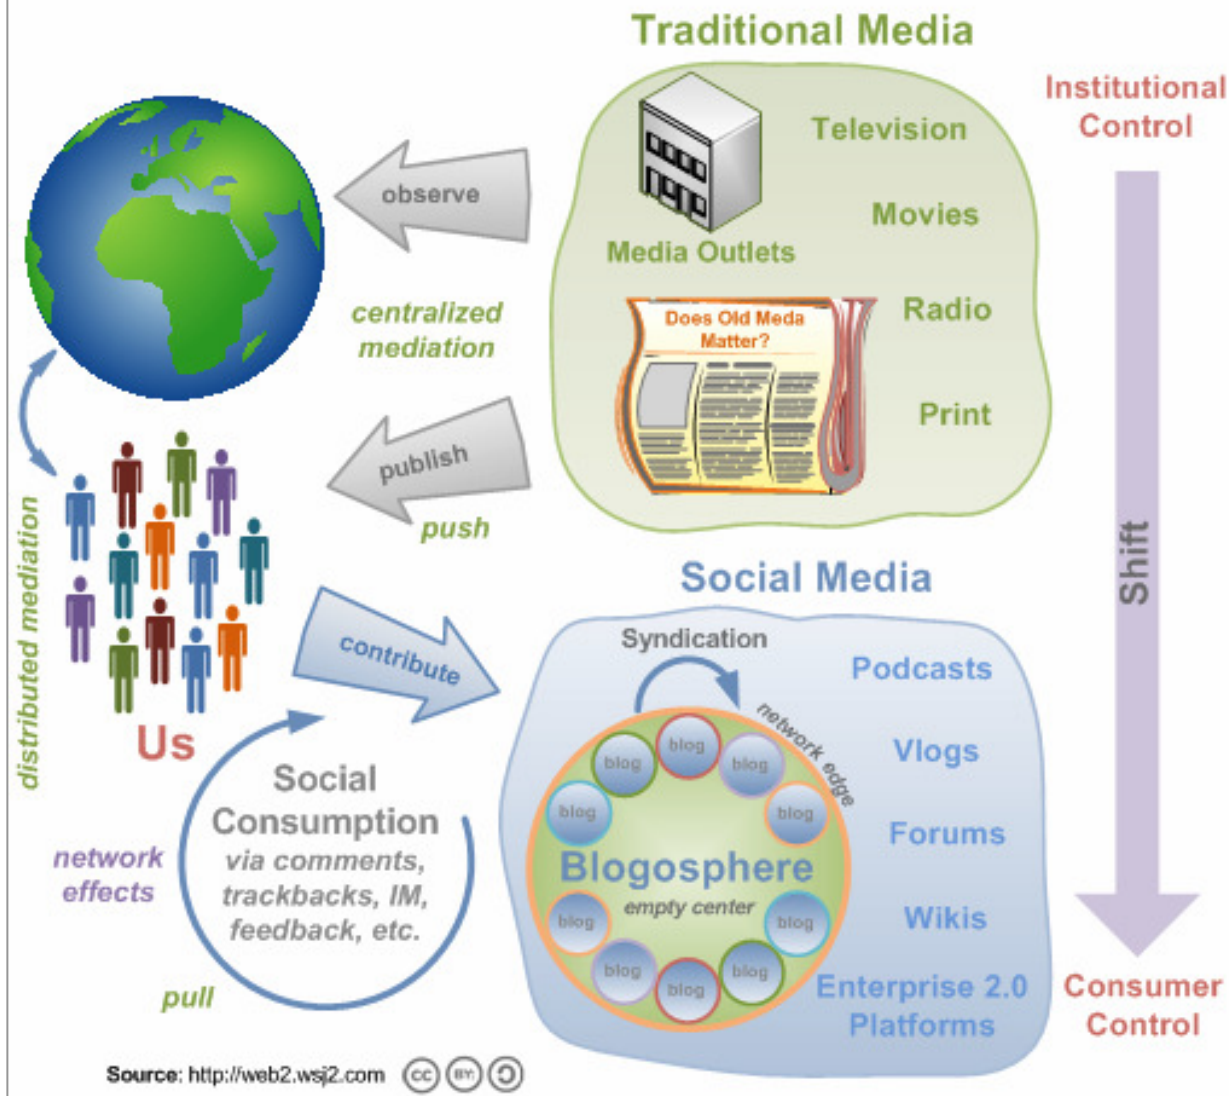

“Thinking about using the Internet, which of the following have you ever done?” – “Create a profile on a new social network” Active Internet Universe

Taiwan 63.1%

Reach

"Thinking about using the Internet, which of the following have you ever done?" Active Internet Users

使用者：從被動的旁觀者到積極的參與

Visualizing The Social Network

<http://www.flickr.com/photos/7855449@N02/2779594303/sizes/o/in/set-72157606844282993/>
<http://www.flickr.com/photos/7855449@N02/2779599327/sizes/o/in/set-72157606844282993/>

The Emergence and Rise of Mass Social Media

「社會媒體」是人們彼此之間用來分享意見、見解、經驗和觀點的工具和平臺。它能夠以多種不同的形式來呈現，包括文本、圖像、音樂和視訊。

wikipedia

使用者經驗設計 I (Peter morville)

使用者經驗設計 II (Peter morville)

- **Useful**
If it's not useful, who cares if it's usable?
- **Usable**
Don't make me think!
- **Desirable**
Positive experiences build brand loyalty.
- **Accessible**
Available to all, regardless of disability.
- **Findable**
You can't use what you can't find.
- **Credible**
Quality design builds trust.

使用者經驗設計 III (Magnus Revang)

Each Web application solution falls on a continuum from thin client to rich client, though some solutions really "straddle the line". A Smart Client can even embed a Thin Client (within a Web browser inside a rich client) and a thin client can embed an RIA (i.e. Flash module in a DHTML application).