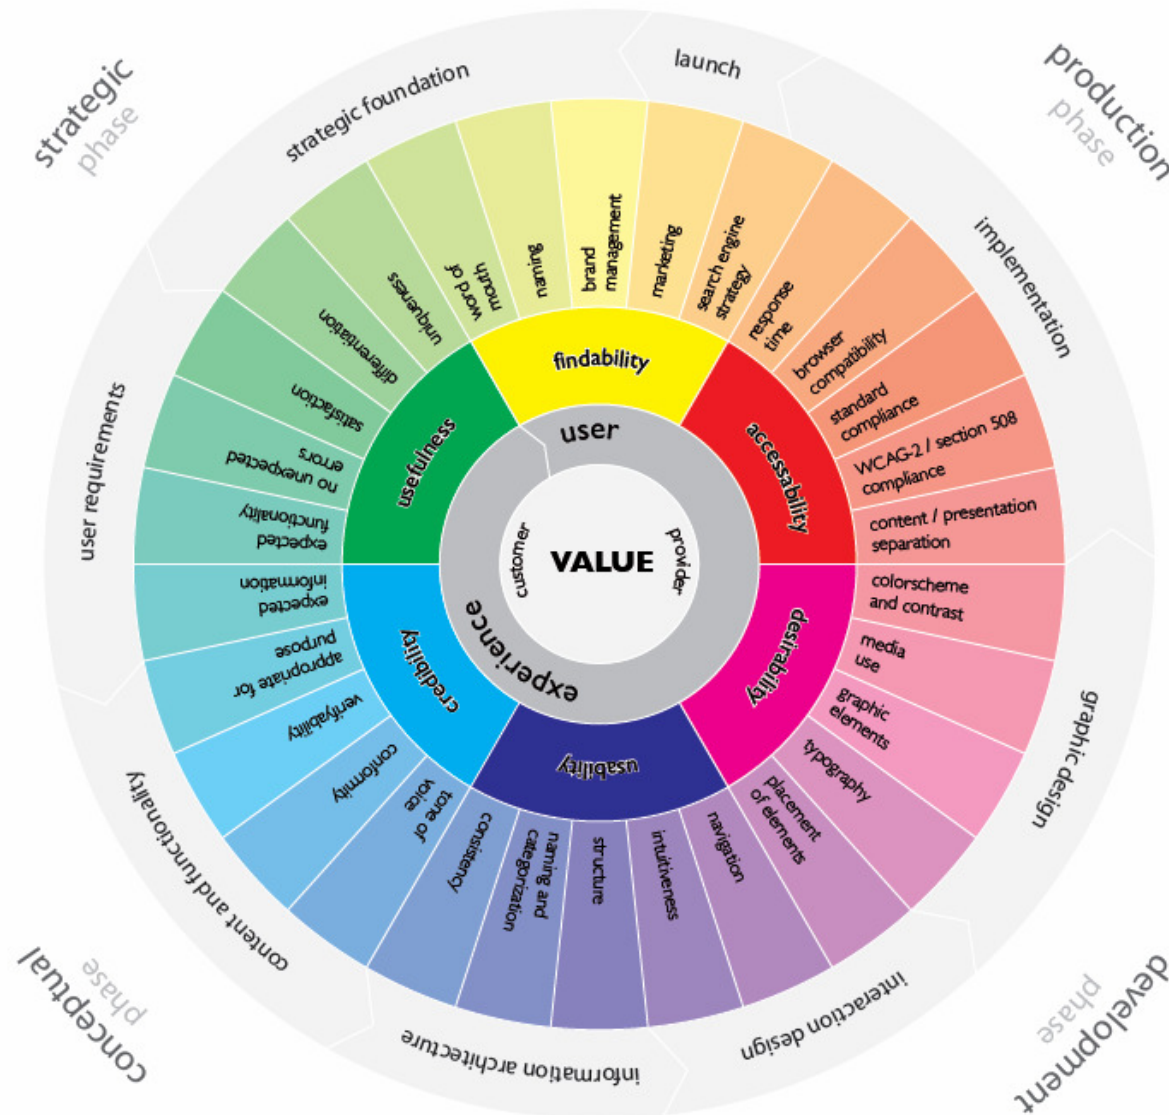

使用者：從被動的旁觀者到積極的參與

Visualizing The Social Network

<http://www.flickr.com/photos/7855449@N02/2779594303/sizes/o/in/set-72157606844282993/>
<http://www.flickr.com/photos/7855449@N02/2779599327/sizes/o/in/set-72157606844282993/>

The Emergence and Rise of Mass Social Media

「社會媒體」是人們彼此之間用來分享意見、見解、經驗和觀點的工具和平臺。它能夠以多種不同的形式來呈現，包括文本、圖像、音樂和視訊。

wikipedia

使用者經驗設計 I (Peter morville)

使用者經驗設計 II (Peter morville)

- **Useful**
If it's not useful, who cares if it's usable?
- **Usable**
Don't make me think!
- **Desirable**
Positive experiences build brand loyalty.
- **Accessible**
Available to all, regardless of disability.
- **Findable**
You can't use what you can't find.
- **Credible**
Quality design builds trust.

使用者經驗設計 III (Magnus Revang)

Each Web application solution falls on a continuum from thin client to rich client, though some solutions really "straddle the line". A Smart Client can even embed a Thin Client (within a Web browser inside a rich client) and a thin client can embed an RIA (i.e. Flash module in a DHTML application).