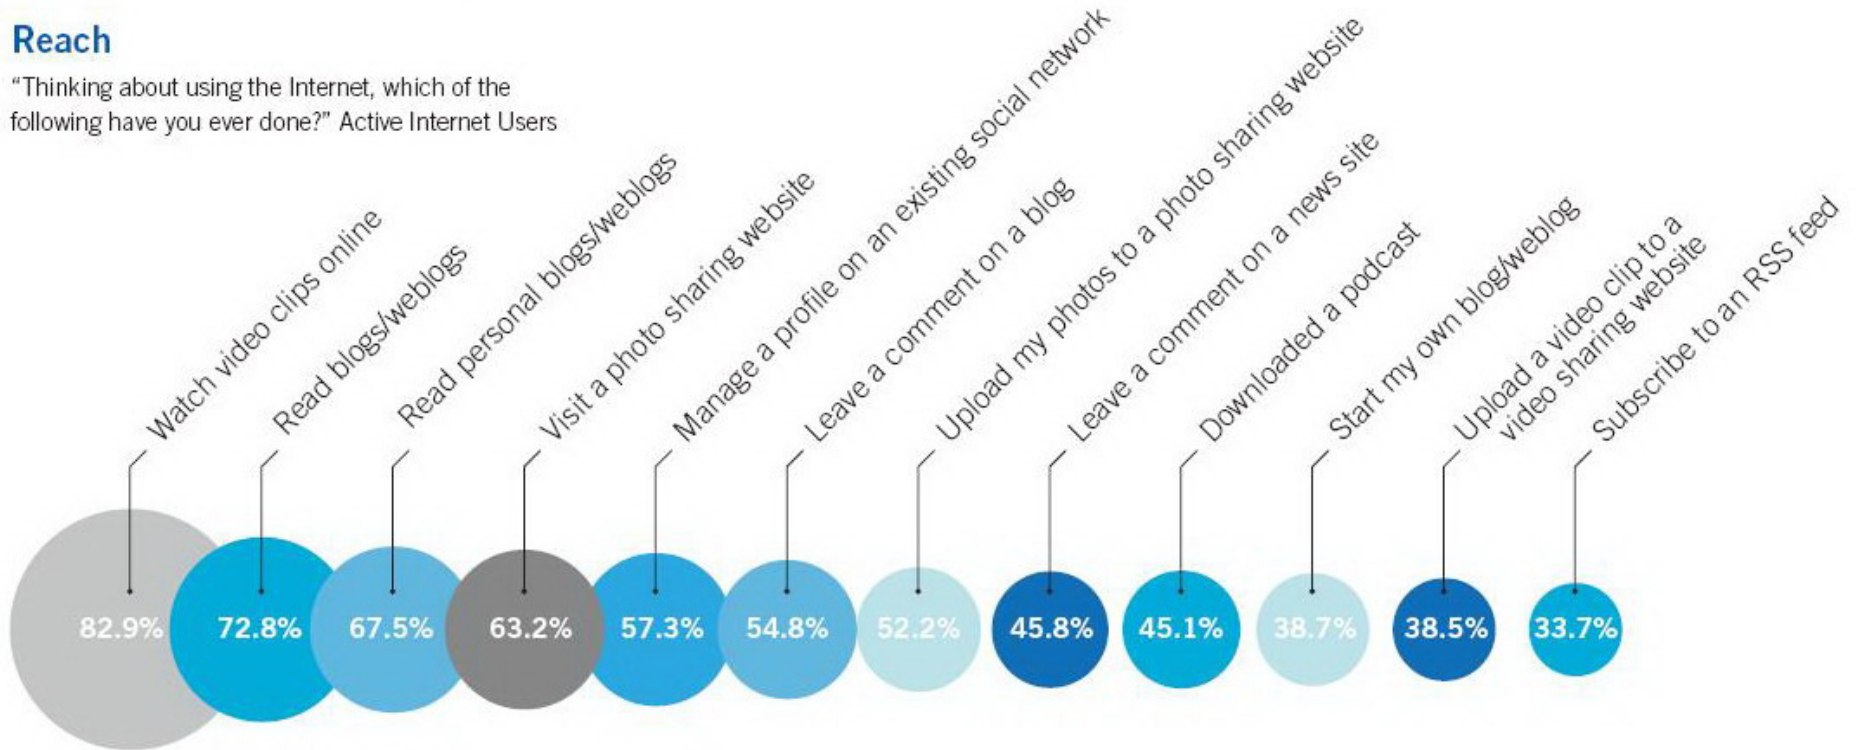

↑ *The Future Of Social Networks*, Charlene Li, March 4, 2008

Technology generations

Wave 3
29 Countries
17,000 Internet
Users
March
2008

Blog readership Wave 3

"Thinking about using the Internet, which of the following have you ever done?" Active Internet Users

↓
Taiwan 86.6%

Starting a blog: Wave 3

“Thinking about using the Internet, which of the following have you ever done?” – “Start my own blog / weblog” Active Internet Universe

Taiwan 70.9%

Belong to a Social Network Wave3

“Thinking about using the Internet, which of the following have you ever done?” – “Create a profile on a new social network” Active Internet Universe

Taiwan 63.1%

Reach

"Thinking about using the Internet, which of the following have you ever done?" Active Internet Users

使用者：從被動的旁觀者到積極的參與

Visualizing The Social Network

<http://www.flickr.com/photos/7855449@N02/2779594303/sizes/o/in/set-72157606844282993/>
<http://www.flickr.com/photos/7855449@N02/2779599327/sizes/o/in/set-72157606844282993/>