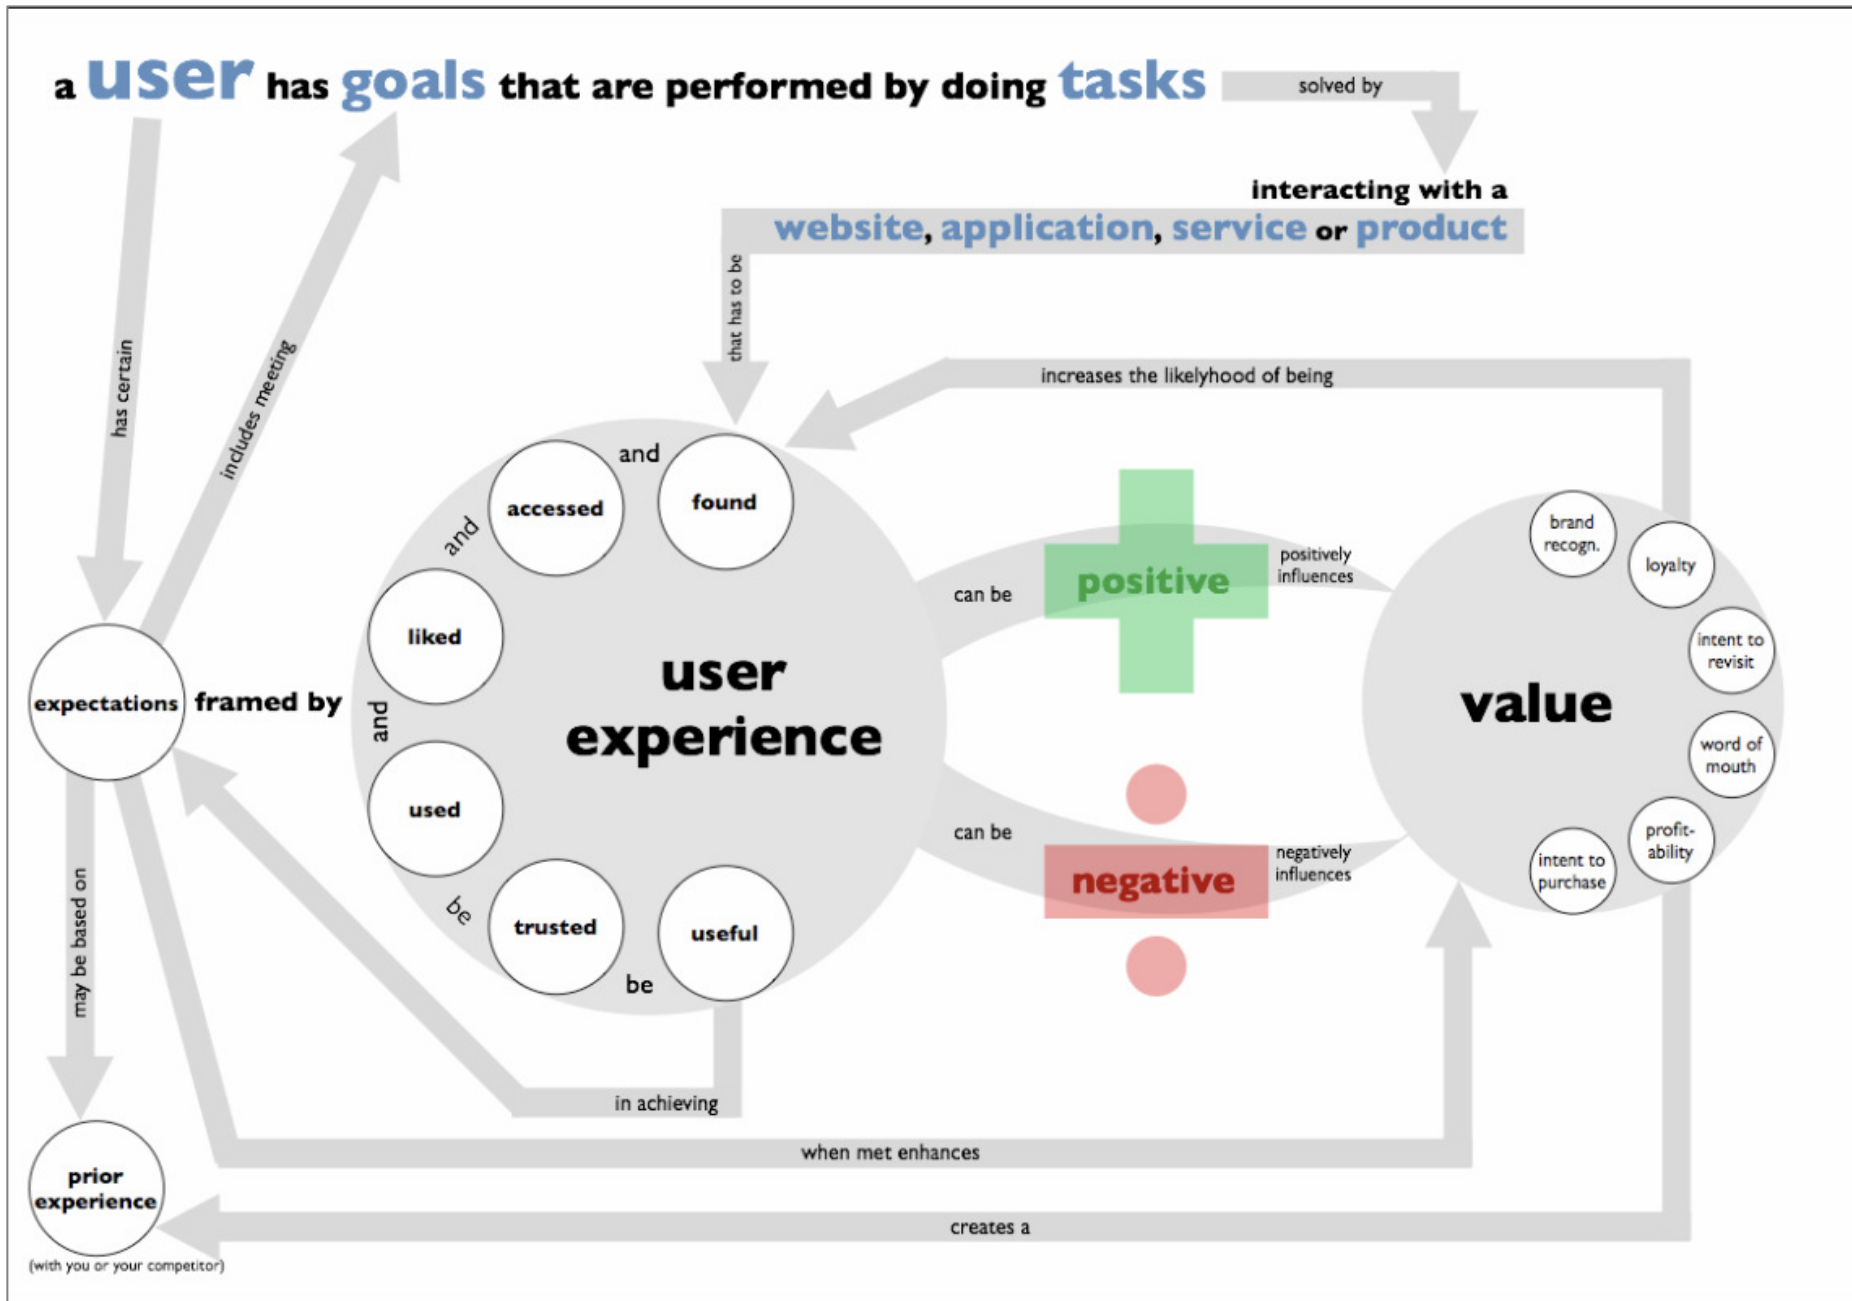

使用者：從被動的旁觀者到積極的參與

Visualizing The Social Network

<http://www.flickr.com/photos/7855449@N02/2779594303/sizes/o/in/set-72157606844282993/>
<http://www.flickr.com/photos/7855449@N02/2779599327/sizes/o/in/set-72157606844282993/>

The Emergence and Rise of Mass Social Media

「社會媒體」是人們彼此之間用來分享意見、見解、經驗和觀點的工具和平臺。它能夠以多種不同的形式來呈現，包括文本、圖像、音樂和視訊。

wikipedia

使用者經驗設計 I (Peter morville)

使用者經驗設計 II (Peter morville)

- **Useful**
If it's not useful, who cares if it's usable?
- **Usable**
Don't make me think!
- **Desirable**
Positive experiences build brand loyalty.
- **Accessible**
Available to all, regardless of disability.
- **Findable**
You can't use what you can't find.
- **Credible**
Quality design builds trust.

使用者經驗設計 III (Magnus Revang)

Each Web application solution falls on a continuum from thin client to rich client, though some solutions really "straddle the line". A Smart Client can even embed a Thin Client (within a Web browser inside a rich client) and a thin client can embed an RIA (i.e. Flash module in a DHTML application).