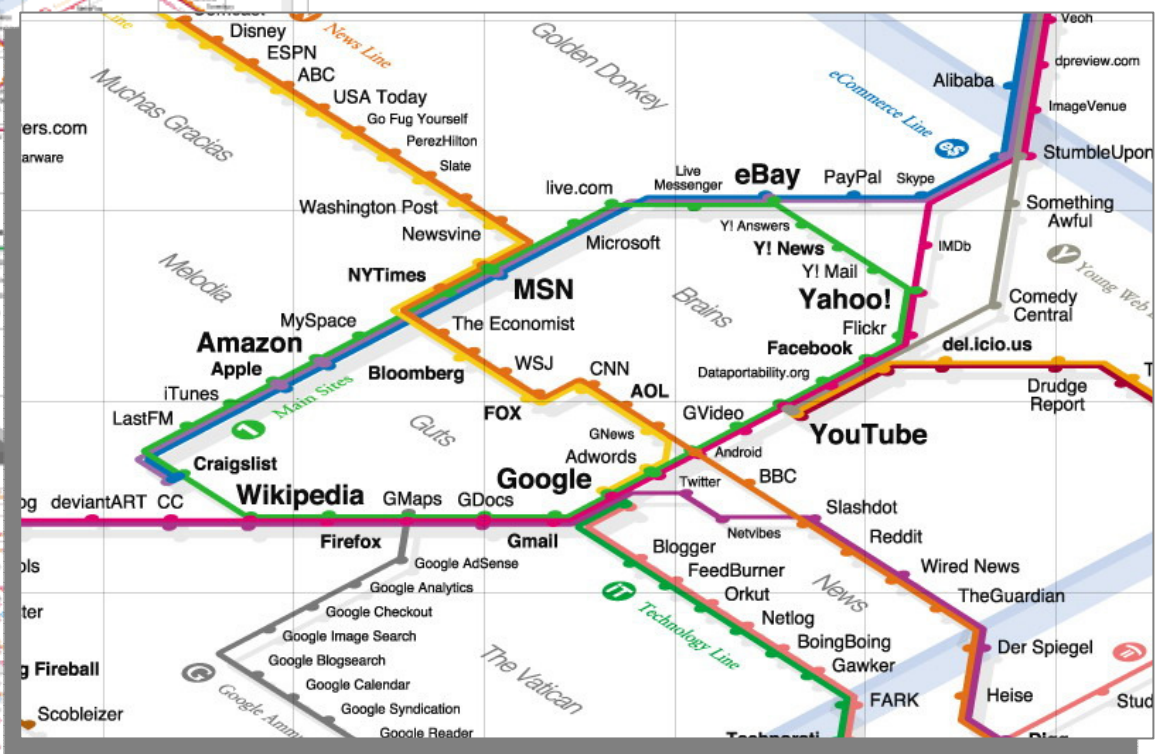

The FlickrVerse, April 2005

A graph depicting the social network of the Flickr community.
Visit www.krazydad.com/gustavog for more information.

促成一個大眾知識網 拓展台灣數位典藏計畫知識網建置規劃

報告人：林彥宏
拓展台灣數位典藏計畫

Web Trend Map 2008

log	deviantART	CC	Wikipedia	GMaps	GDocs	Google	Adwords	Android	BBC	Slashdot	Reddit	Wired News	TheGuardian	Der Spiegel	Heise	Stud										
ols	ter	g	Fireball	Scobleizer	Firefox	Google Analytics	Google Checkout	Google Image Search	Google Blogsearch	Google Calendar	Google Syndication	Google Reader	Google AdSense	Google Analytics	Google Checkout	Google Image Search	Google Blogsearch	Google Calendar	Google Syndication	Google Reader						
g	Fireball	Scobleizer	Firefox	Google Analytics	Google Checkout	Google Image Search	Google Blogsearch	Google Calendar	Google Syndication	Google Reader	Google AdSense	Google Analytics	Google Checkout	Google Image Search	Google Blogsearch	Google Calendar	Google Syndication	Google Reader	Google AdSense	Google Analytics	Google Checkout	Google Image Search	Google Blogsearch	Google Calendar	Google Syndication	Google Reader

←Web Trend Map
<http://informationarchitects.jp/web-trend-map-3-get-it/>

開放平台的演進

1993 - Walled garden services

1999 - Portal aggregators

2003 - Search freedom

2008-9 - Data portability

2013 - Ubiquitous social networks