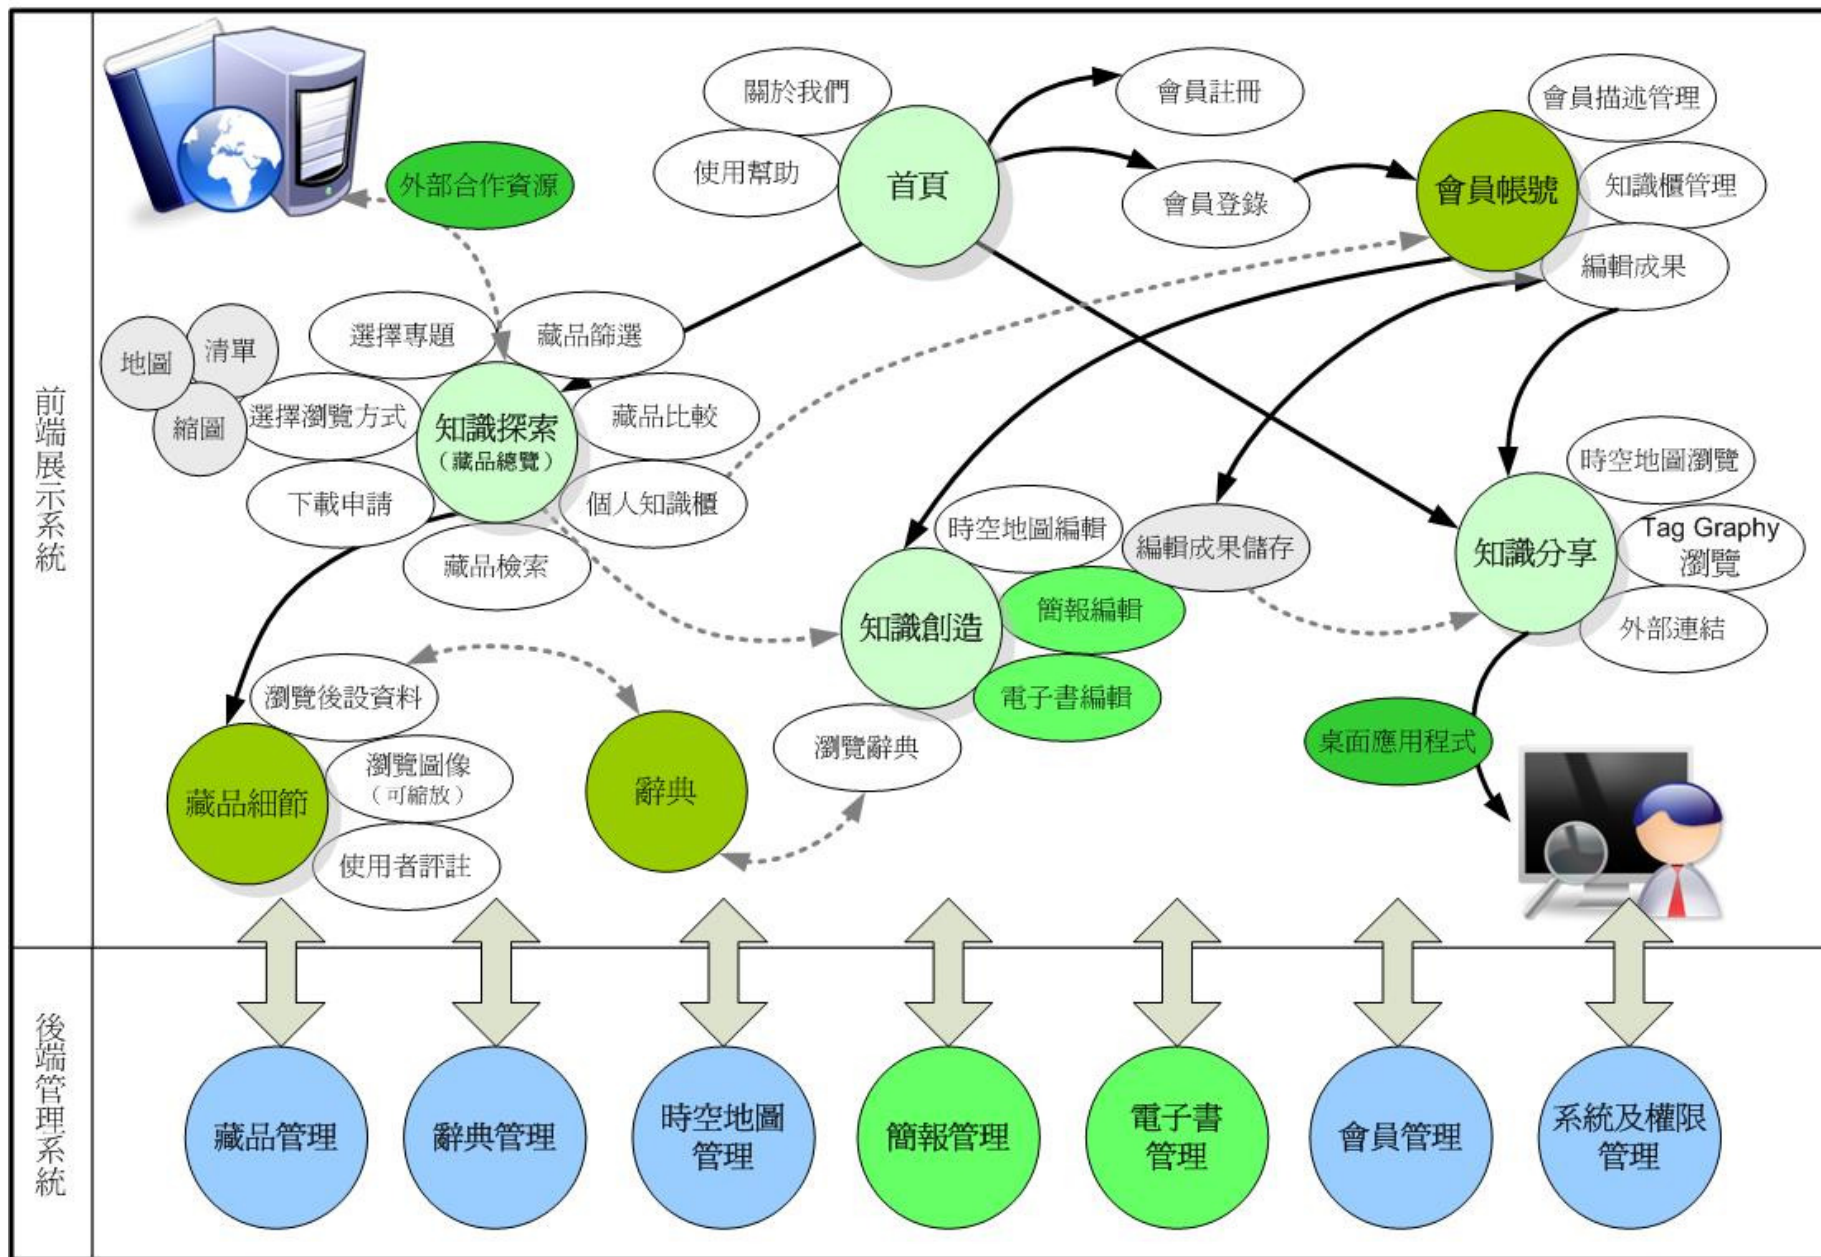

Local Processing & Integration

Most responsive UI; local hardware & software integration

UI Toolkits

Robust UI libraries & toolkits; reduced development time

Offline Availability

Network connectivity not required

Web Site \Rightarrow Web Application

素材

知識

台灣多樣性知識網系統架構

台灣多樣性知識網
範例展示