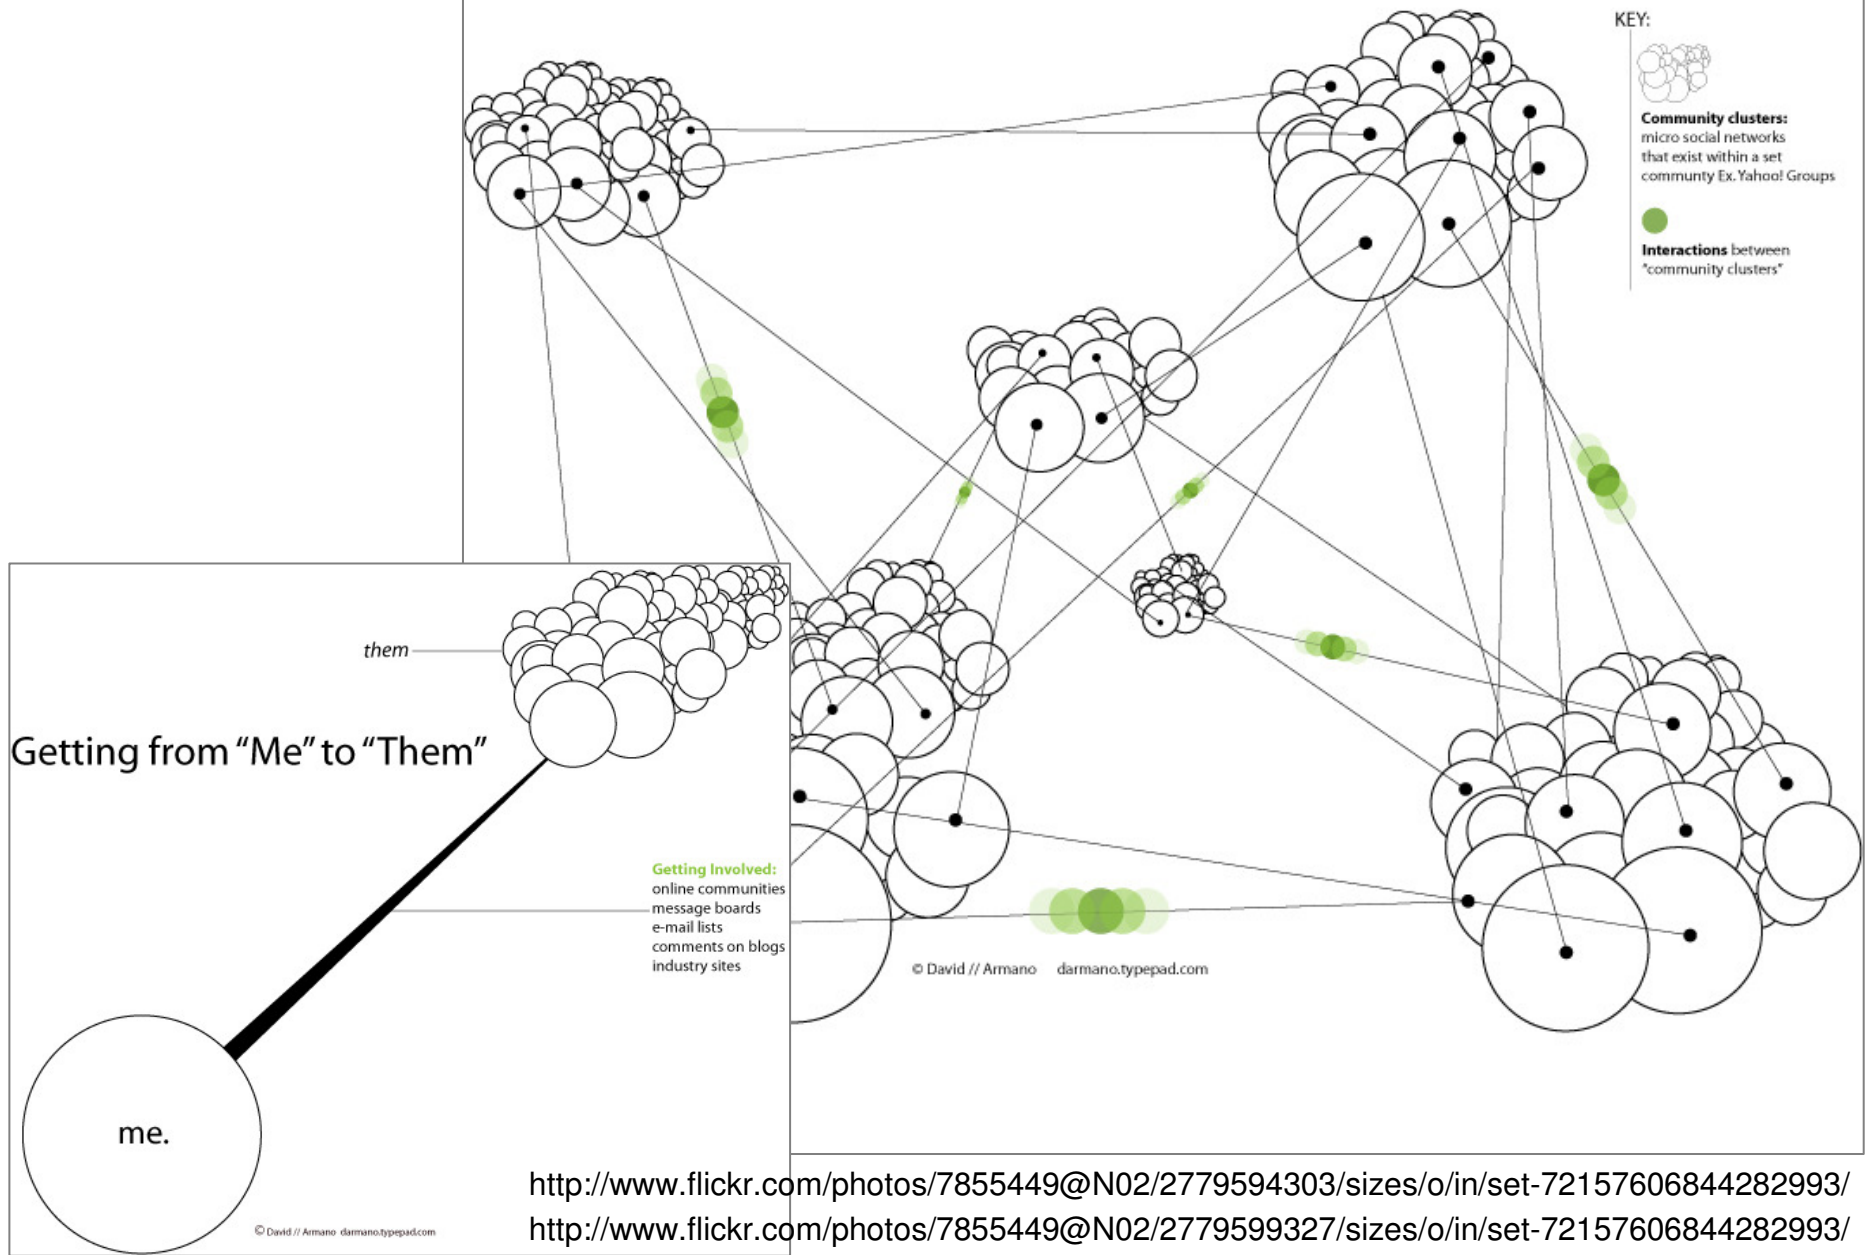

↓
Taiwan 86.6%

Starting a blog: Wave 3

“Thinking about using the Internet, which of the following have you ever done?” – “Start my own blog / weblog” Active Internet Universe

Taiwan 70.9%

Belong to a Social Network Wave3

“Thinking about using the Internet, which of the following have you ever done?” – “Create a profile on a new social network” Active Internet Universe

Taiwan 63.1%

Reach

"Thinking about using the Internet, which of the following have you ever done?" Active Internet Users

使用者：從被動的旁觀者到積極的參與

Visualizing The Social Network

<http://www.flickr.com/photos/7855449@N02/2779594303/sizes/o/in/set-72157606844282993/>
<http://www.flickr.com/photos/7855449@N02/2779599327/sizes/o/in/set-72157606844282993/>